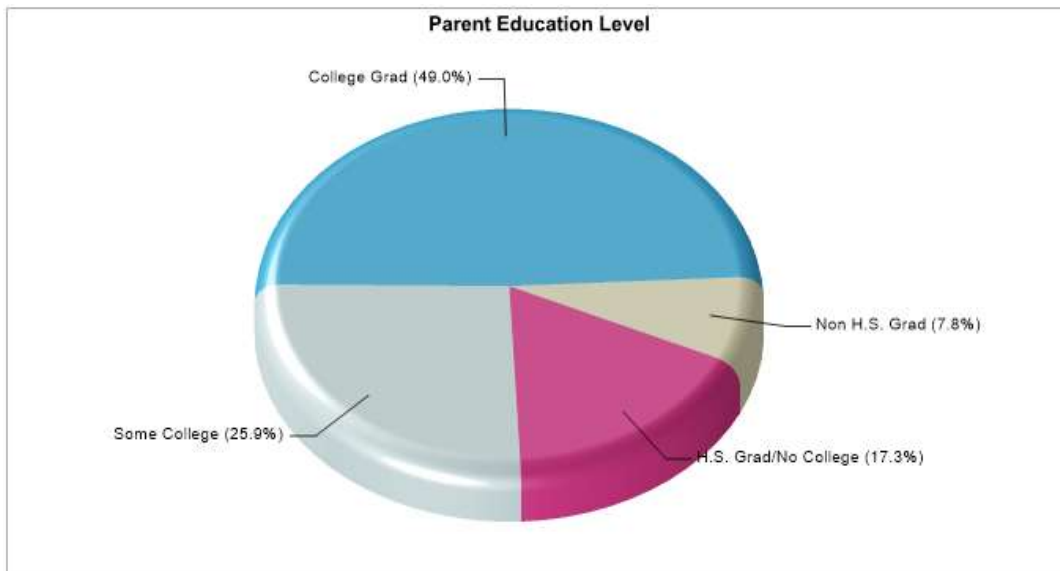

Location: Double Oak, TX Parent Education Level

Prepared by RE/MAX real estate