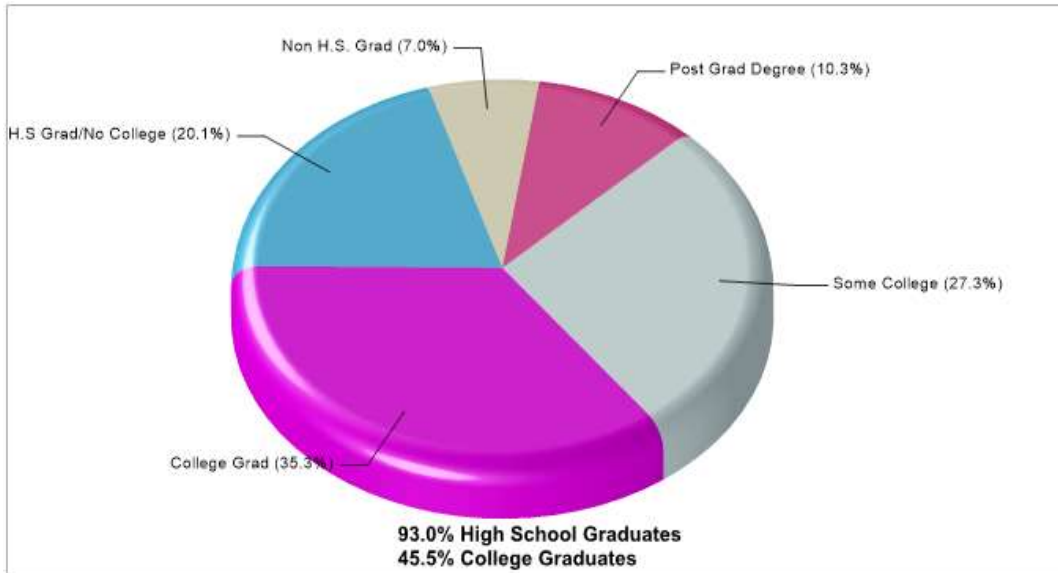

Location: Double Oak, TX County Adult Education Level