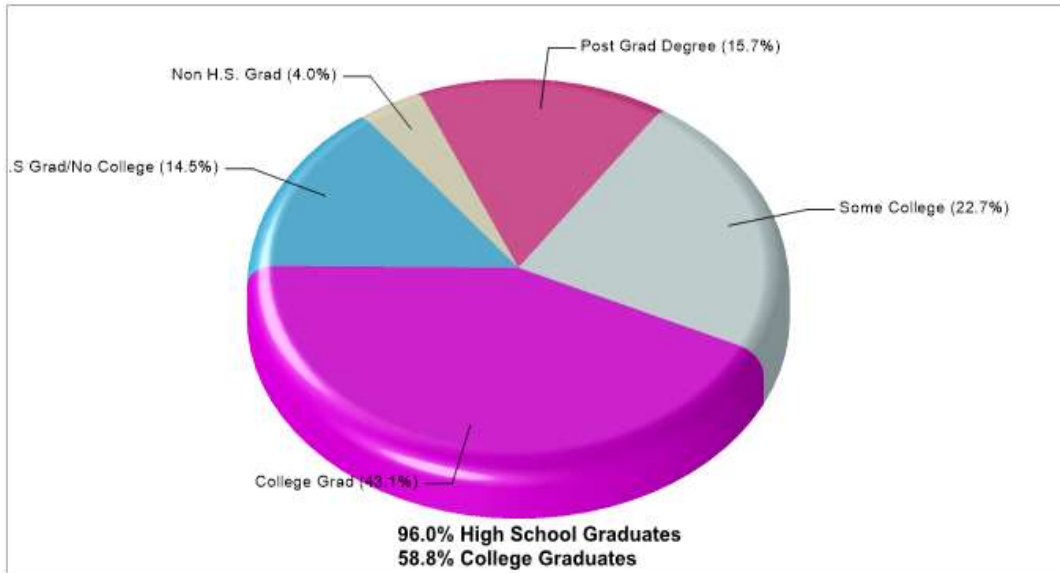

**Location: Double Oak, TX
City/Area Adult Education Level**