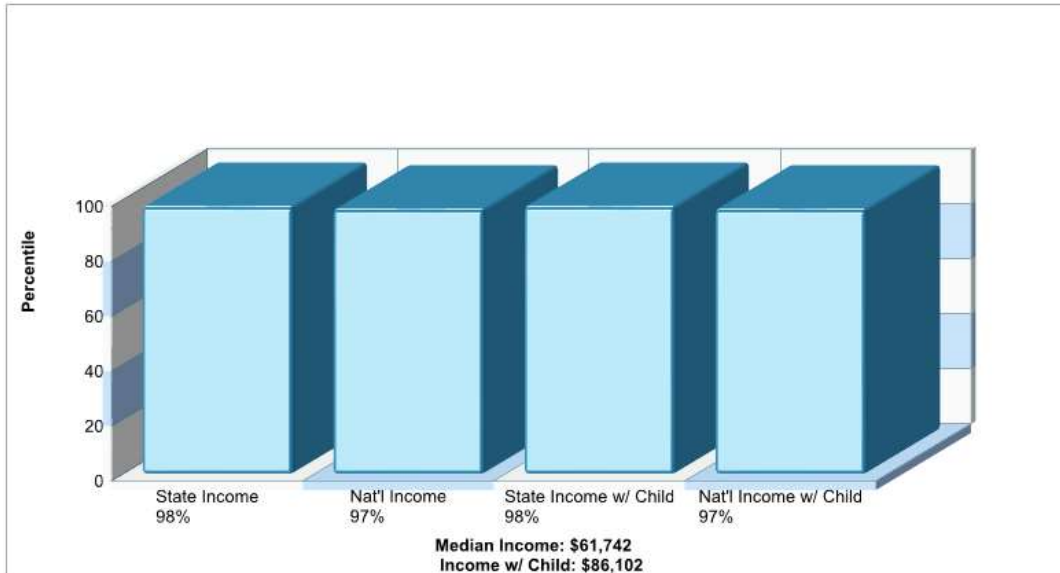

Denomination: Baptist Churches

Phone: 9723175529

Distance from Subject: 3.45 miles

Prepared by RE/MAX real estate

County Facts

Double Oak

Prepared by RE/MAX real estate

Location: Double Oak, TX County Income