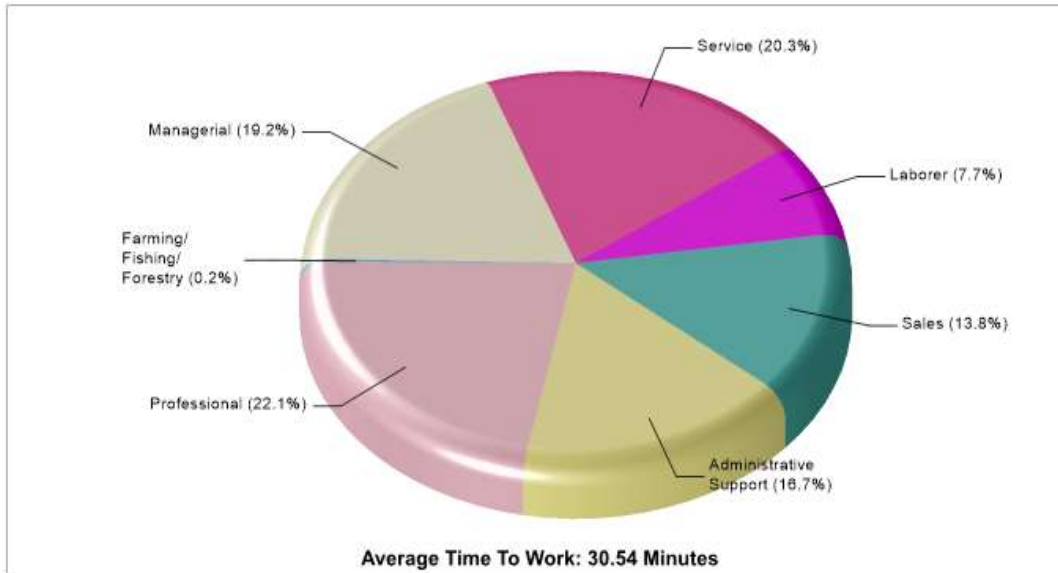

Location: Double Oak, TX County Employment

Prepared by RE/MAX real estate