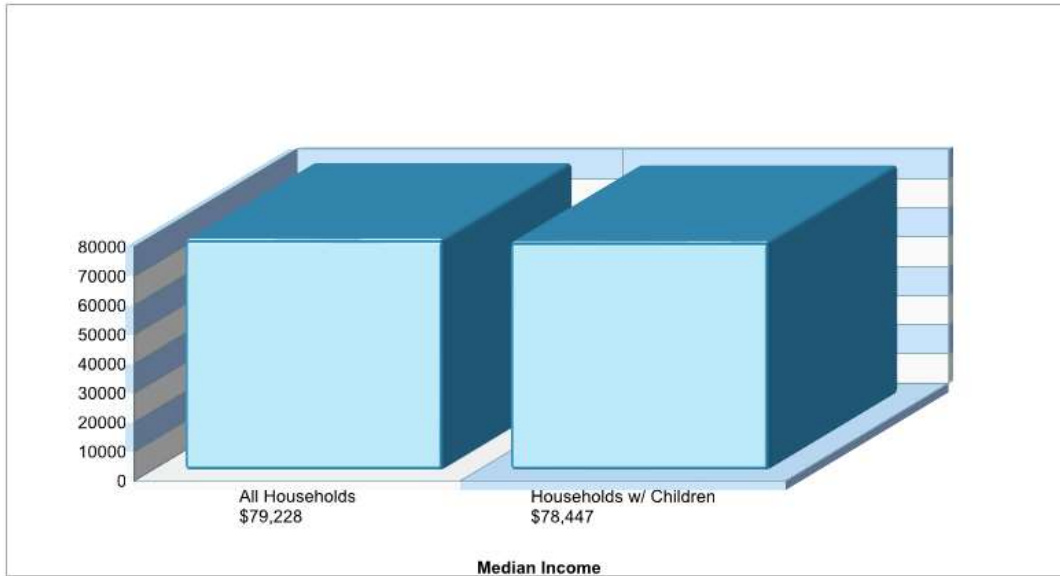

Location: Double Oak, TX Household Income