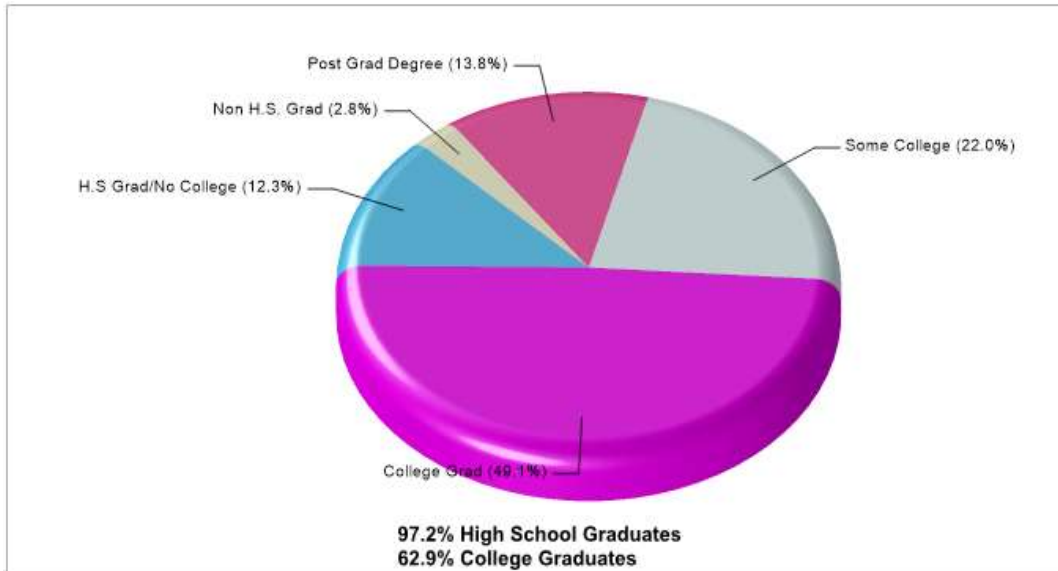

Location: Double Oak, TX Neighborhood Adult Education Level