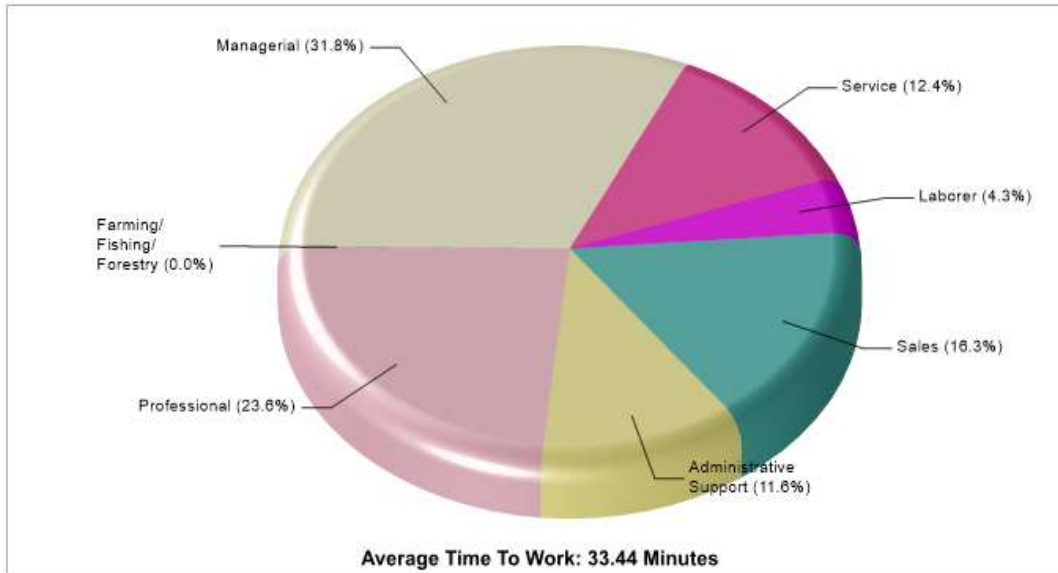

Location: Double Oak, TX Neighborhood Adult Education Level

Location: Double Oak, TX Neighborhood Household Characteristics

Prepared by RE/MAX real estate

Location: Double Oak, TX Neighborhood Employment