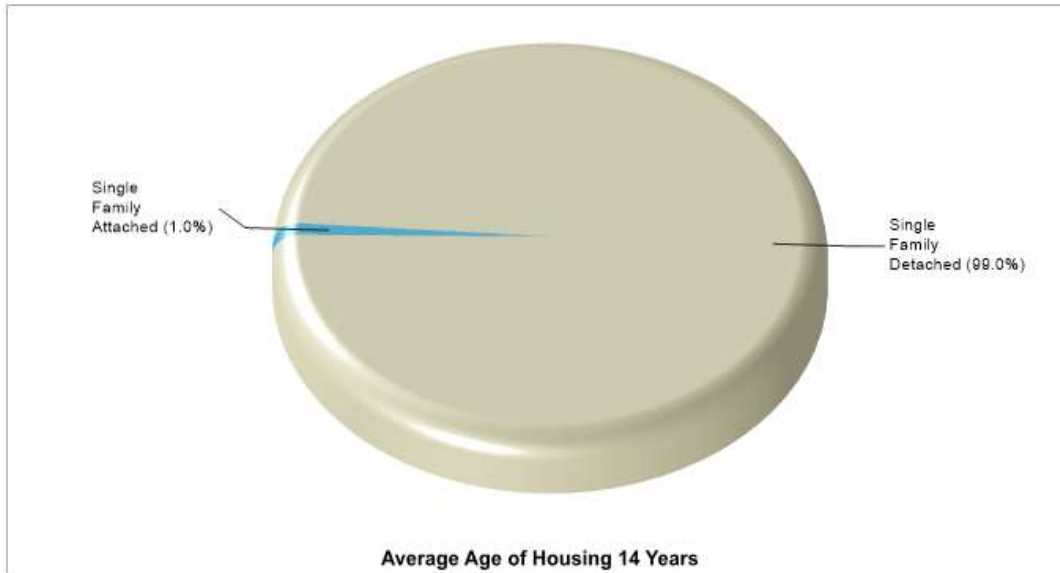

Location: Double Oak, TX City/Area Housing Characteristics