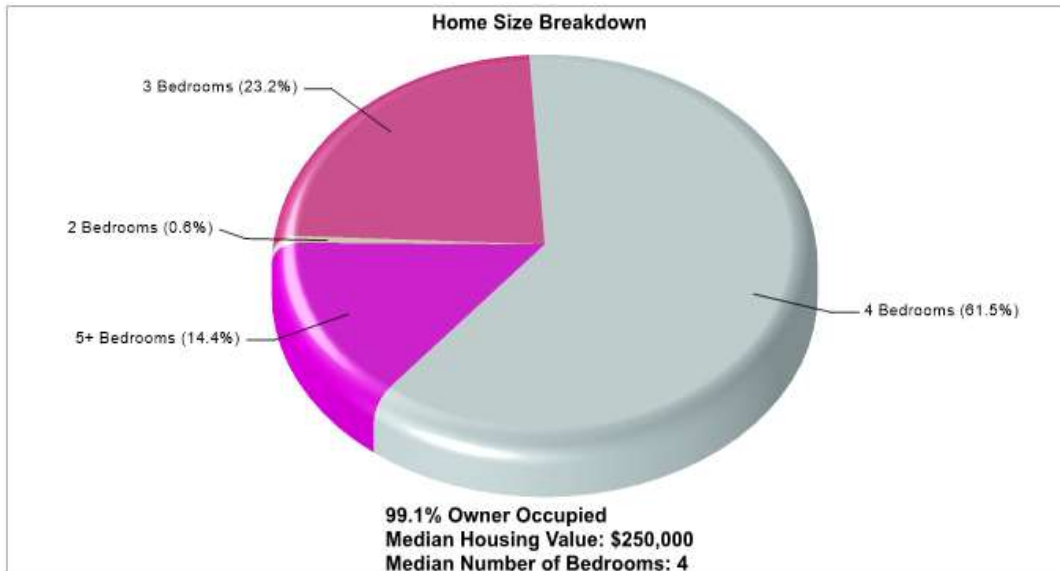

Location: Double Oak, TX City/Area Home Ownership

Prepared by RE/MAX real estate