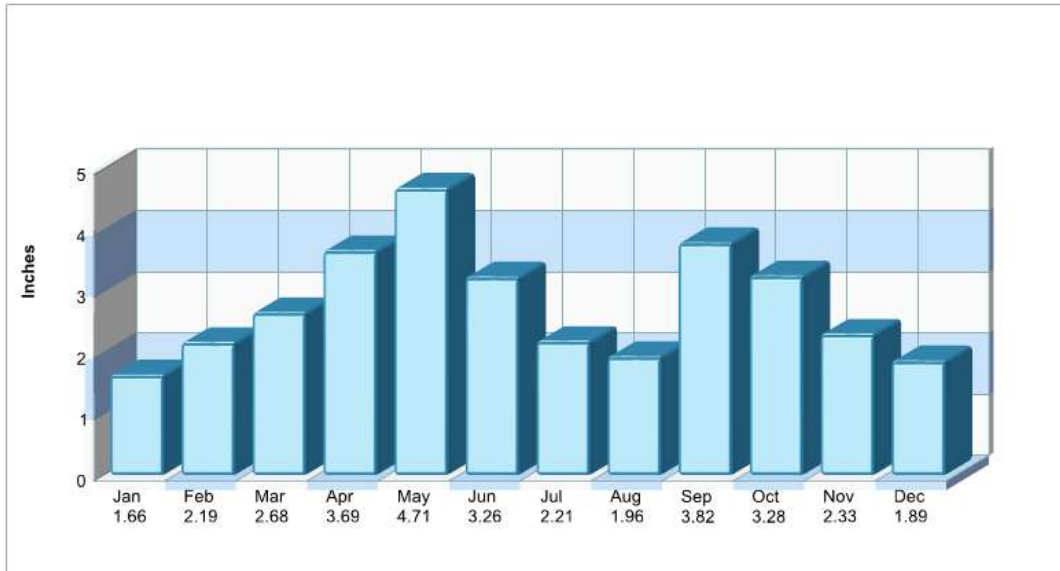

Recent Home Sales

**Location: Double Oak, TX
Home Sales Pricing Pattern**

Prepared by RE/MAX real estate

Climate Information

Double Oak

Prepared by RE/MAX real estate

Average Precipitation Measured at GRAPEVINE DAM (elevation: 585ft.)