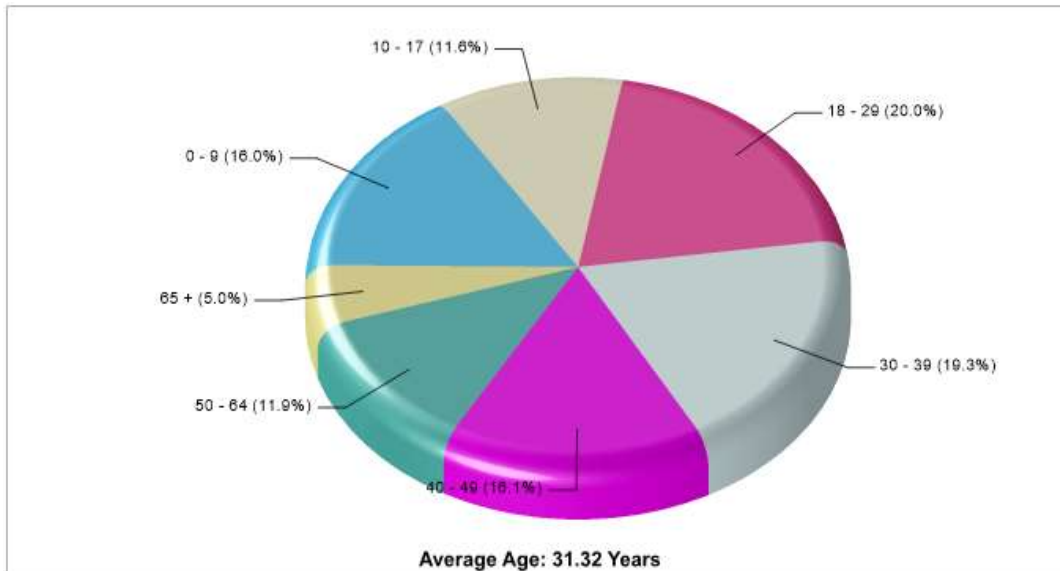

Location: Double Oak, TX County Age Breakdown

Prepared by RE/MAX real estate