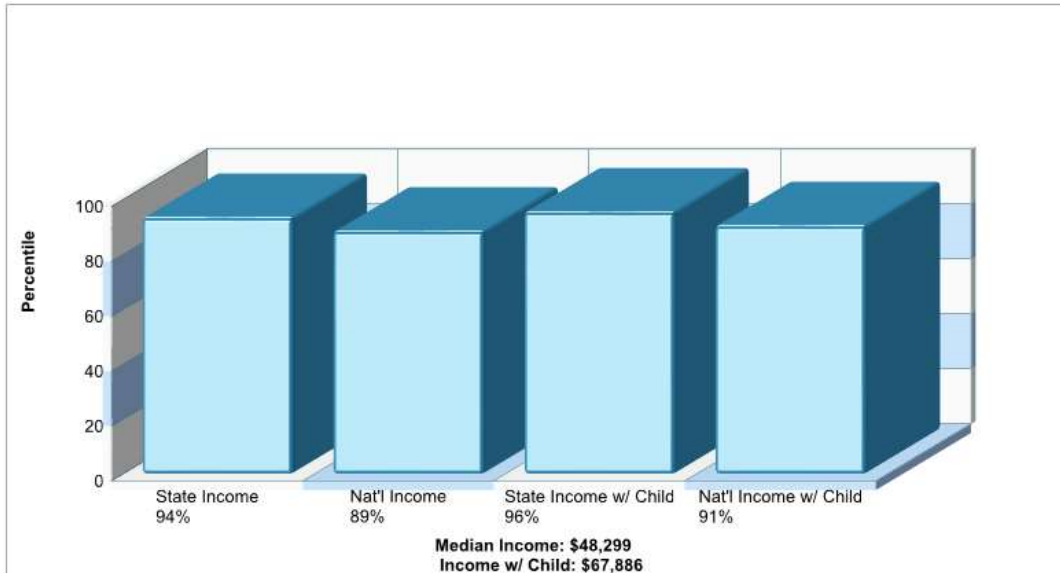

Location: North Richland Hills, TX County Income