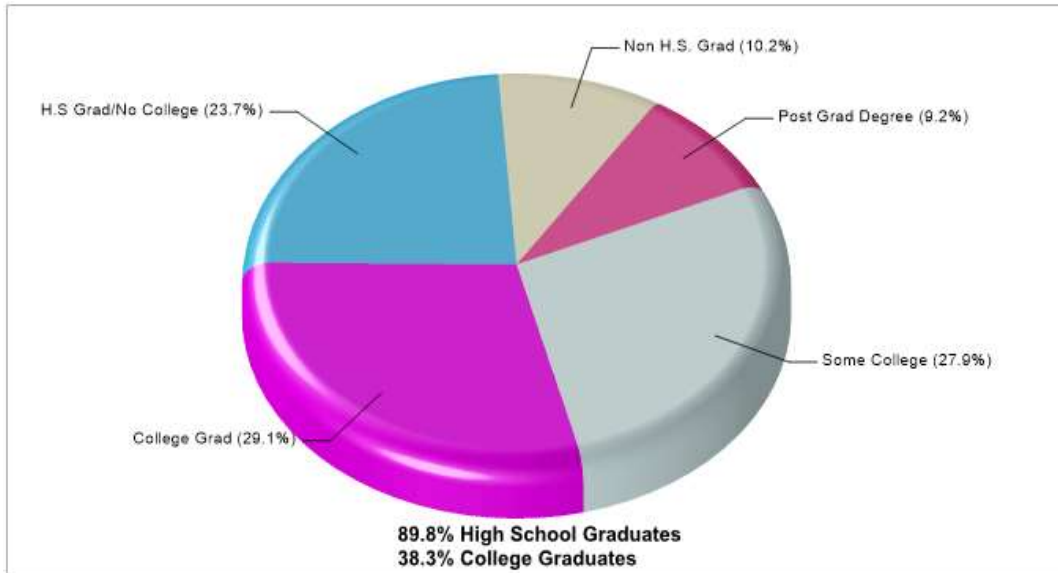

Location: North Richland Hills, TX County Adult Education Level