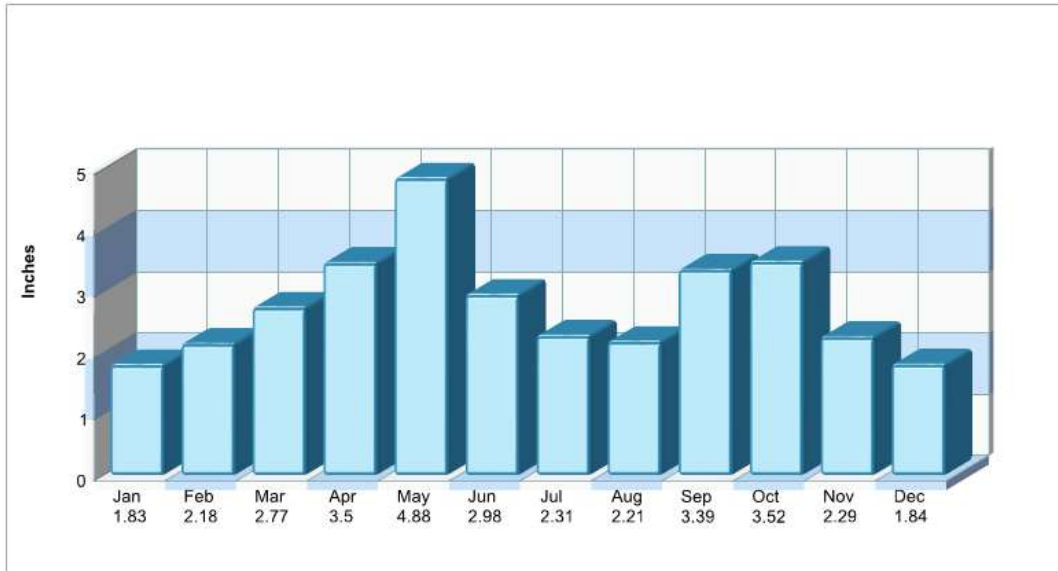

Climate Information

North Richland Hills

Prepared by RE/MAX real estate

Average Precipitation Measured at DAL-FTW REG AIRPORT (elevation: 551ft.)

Temperature Measured at DAL-FTW REG AIRPORT (elevation: 551ft.)