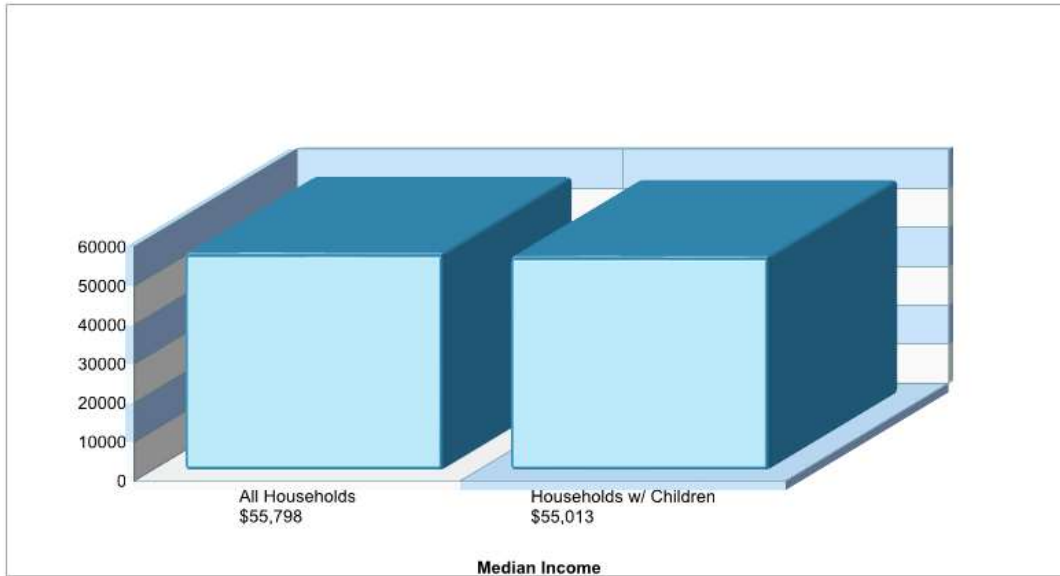

Location: North Richland Hills, TX Household Income