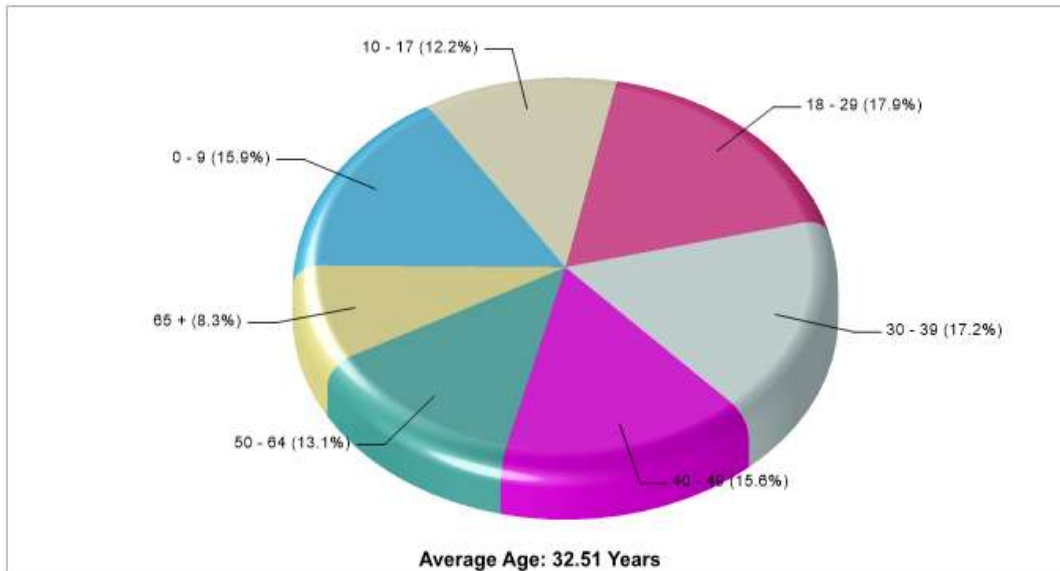

Location: North Richland Hills, TX County Age Breakdown

Prepared by RE/MAX real estate