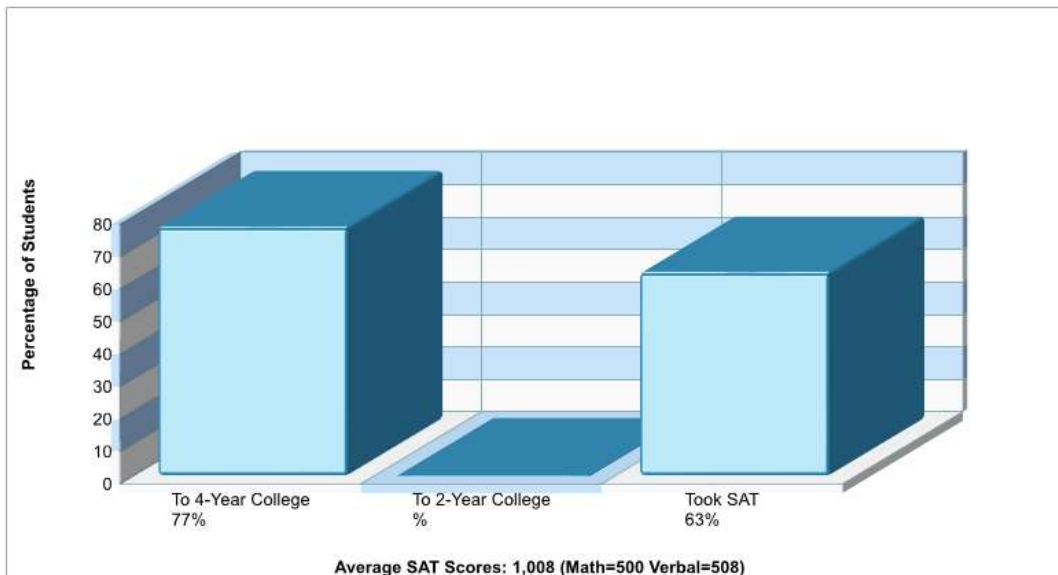

Location: North Richland Hills, TX High School Statistics

Prepared by RE/MAX real estate