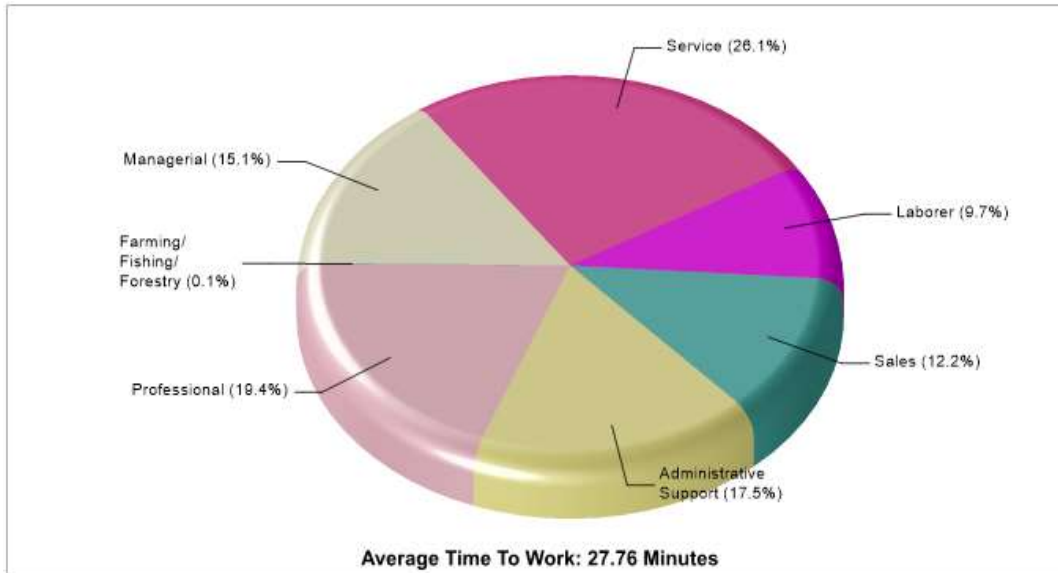

Location: North Richland Hills, TX County Employment

Prepared by RE/MAX real estate