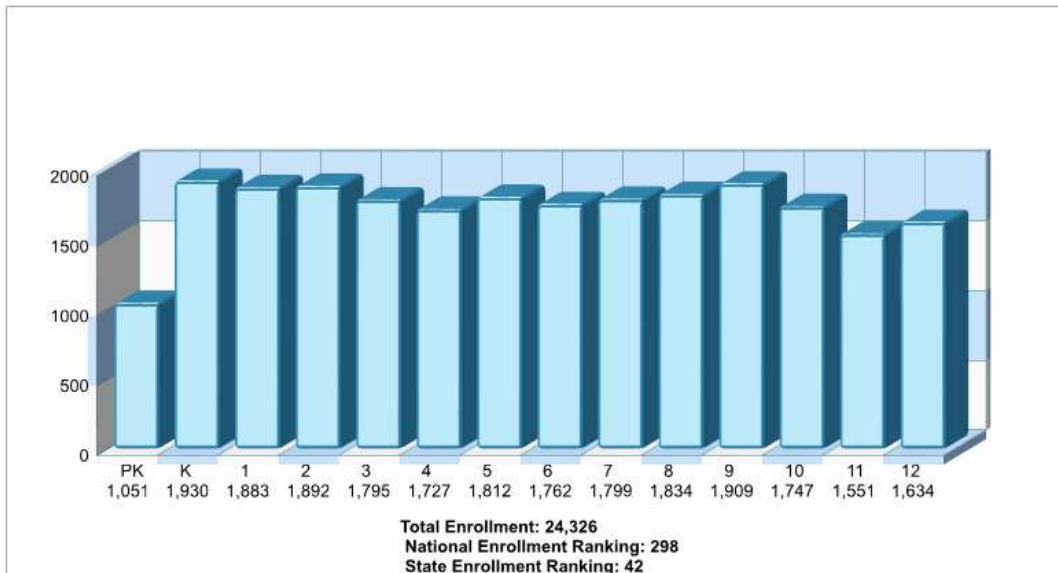

Location: North Richland Hills, TX Student Enrollment By Grade