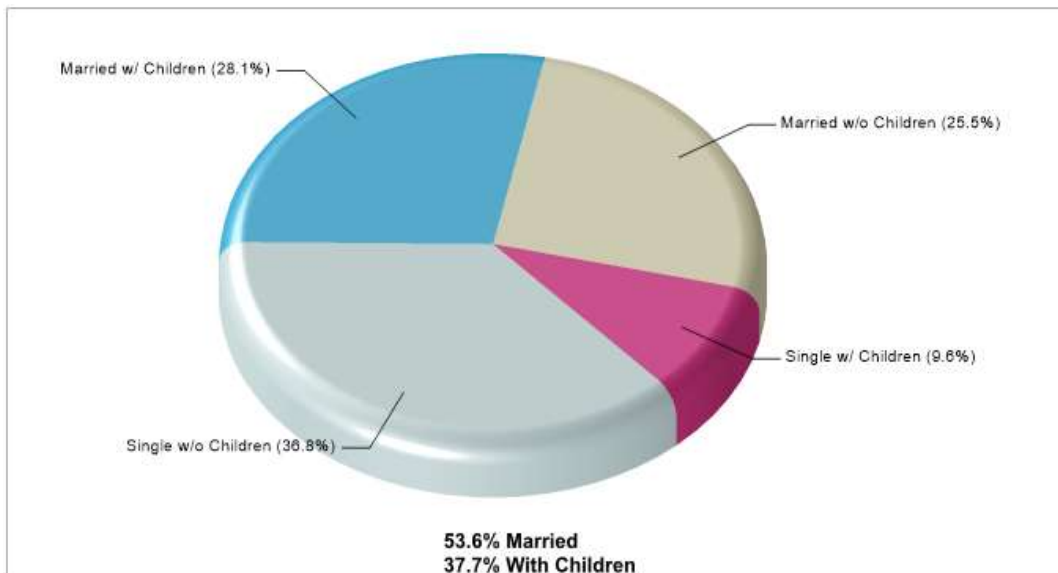

Location: North Richland Hills, TX County Household Characteristics

Prepared by RE/MAX real estate