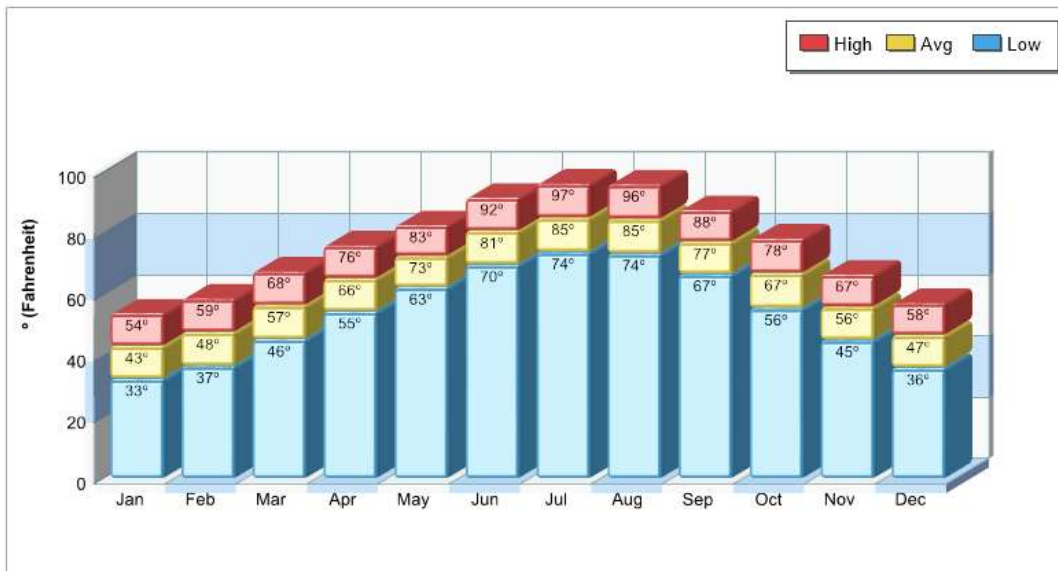

Climate Information

North Richland Hills

Prepared by RE/MAX real estate

Average Precipitation Measured at DAL-FTW REG AIRPORT (elevation: 551ft.)

Temperature Measured at DAL-FTW REG AIRPORT (elevation: 551ft.)