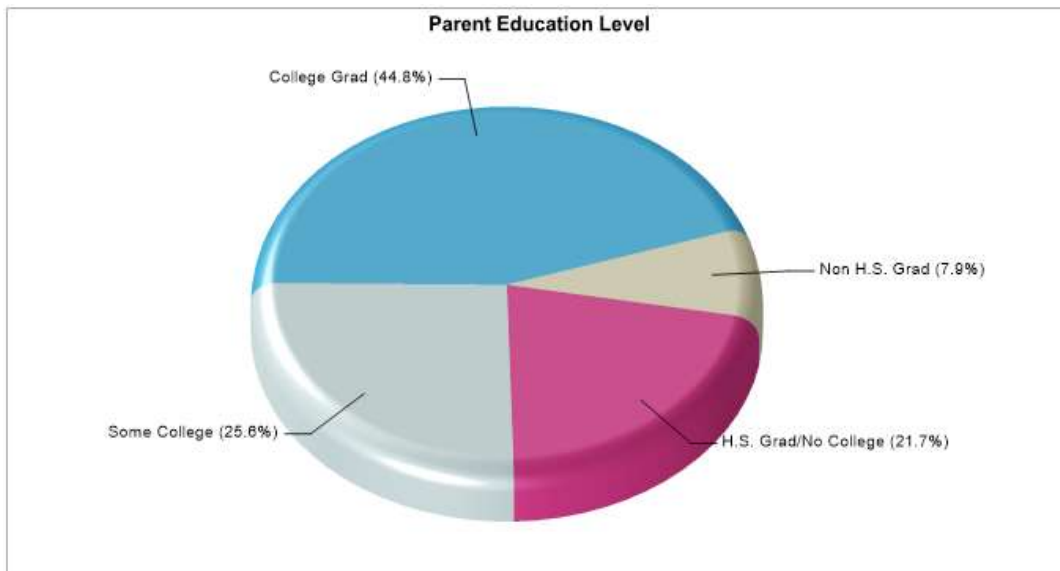

Location: Bartonville, TX Parent Education Level

Prepared by RE/MAX real estate