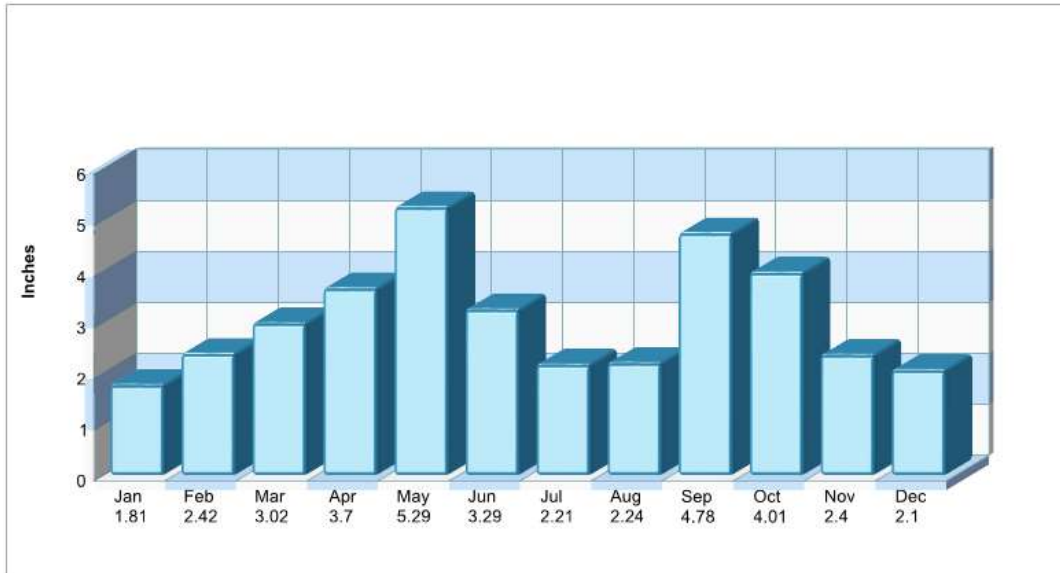

Climate Information

Bartonville

Prepared by RE/MAX real estate

Average Precipitation Measured at DENTON (elevation: 630ft.)

Temperature Measured at DENTON (elevation: 630ft.)

Prepared by RE/MAX real estate