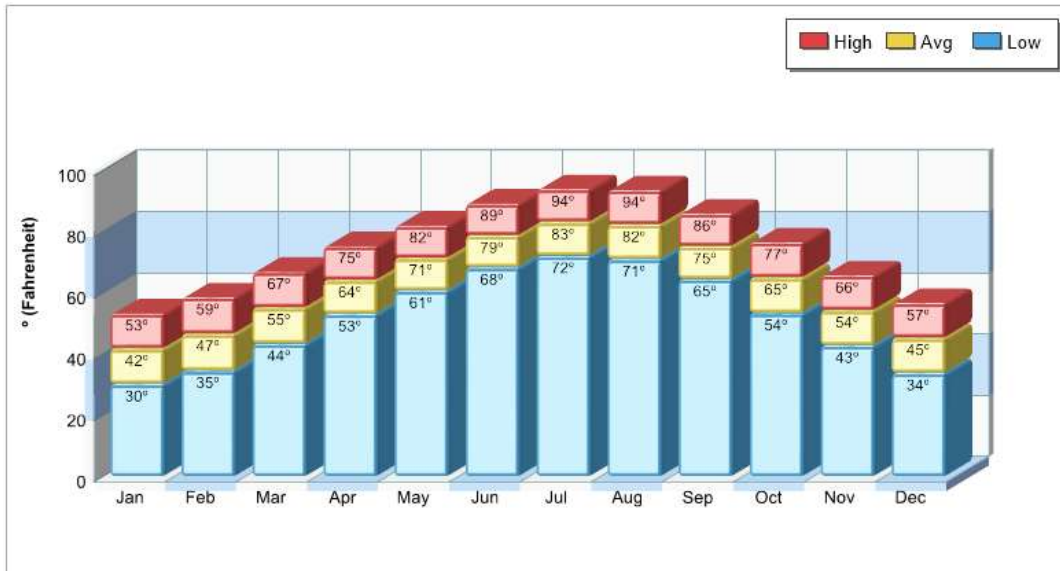

Climate Information

Bartonville

Prepared by RE/MAX real estate

Average Precipitation Measured at DENTON (elevation: 630ft.)

Temperature Measured at DENTON (elevation: 630ft.)

Prepared by RE/MAX real estate