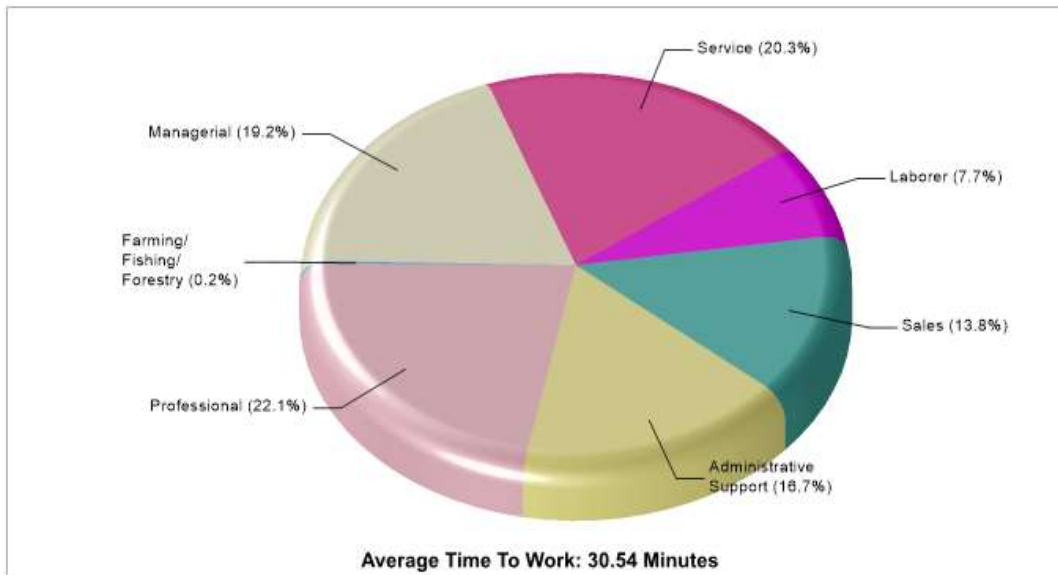

Location: Bartonville, TX County Employment

Prepared by RE/MAX real estate