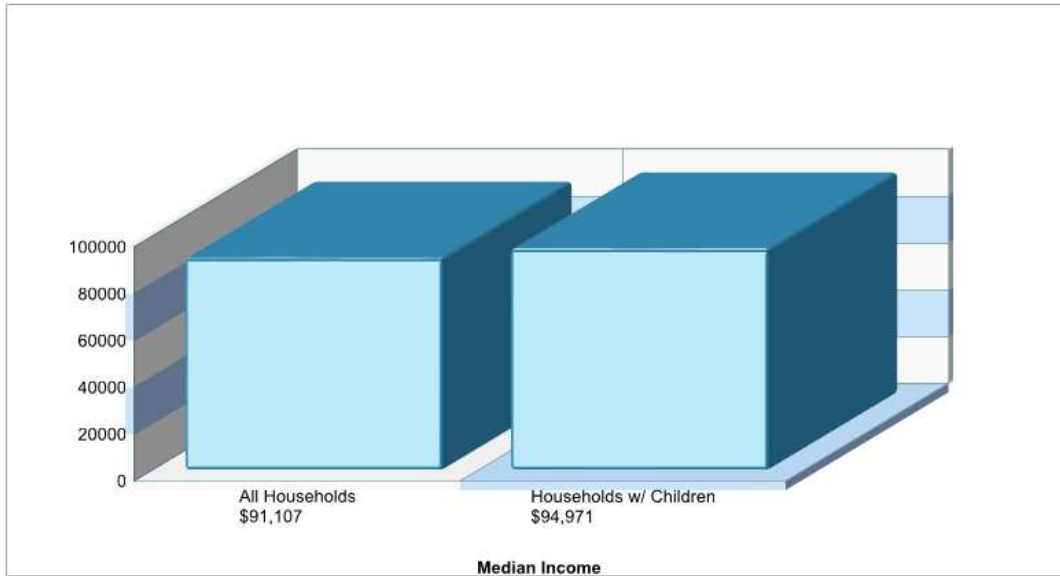

Location: Bartonville, TX Household Income