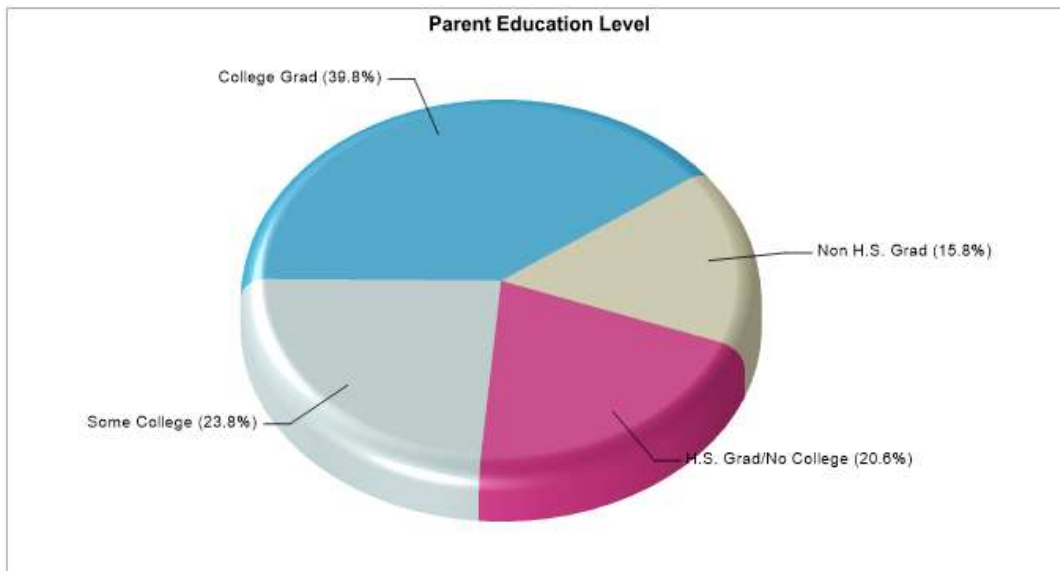

Location: Lantana, TX Parent Education Level

Prepared by RE/MAX real estate