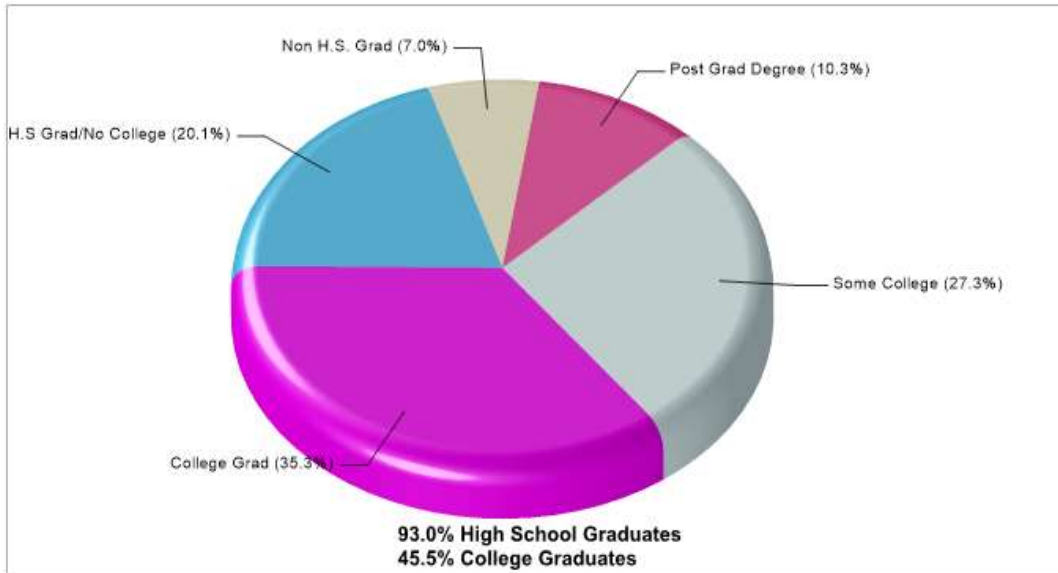

Location: Lantana, TX County Adult Education Level