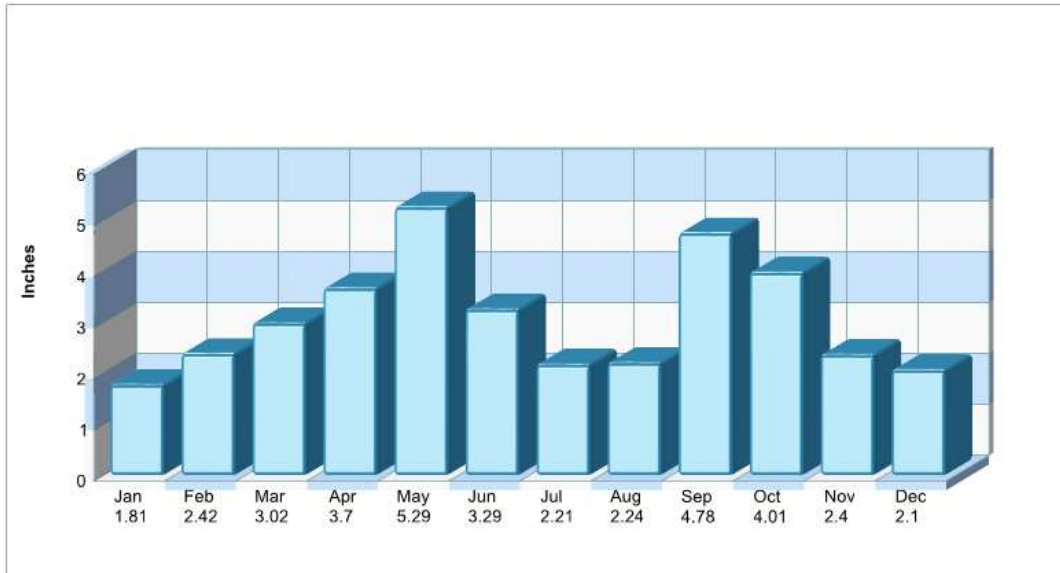

Phone: (972) 436-3480

Grades: KG - 12

Prepared by RE/MAX real estate

Recent Home Sales

Location: Lantana, TX Home Sales Pricing Pattern

Prepared by RE/MAX real estate

Average Precipitation Measured at DENTON (elevation: 630ft.)