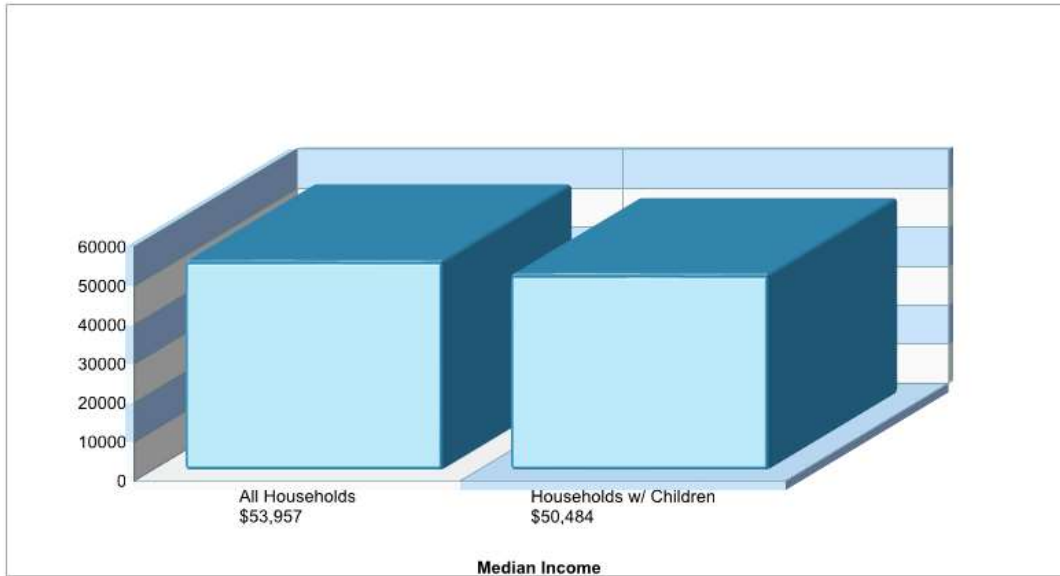

Location: Lantana, TX Household Income