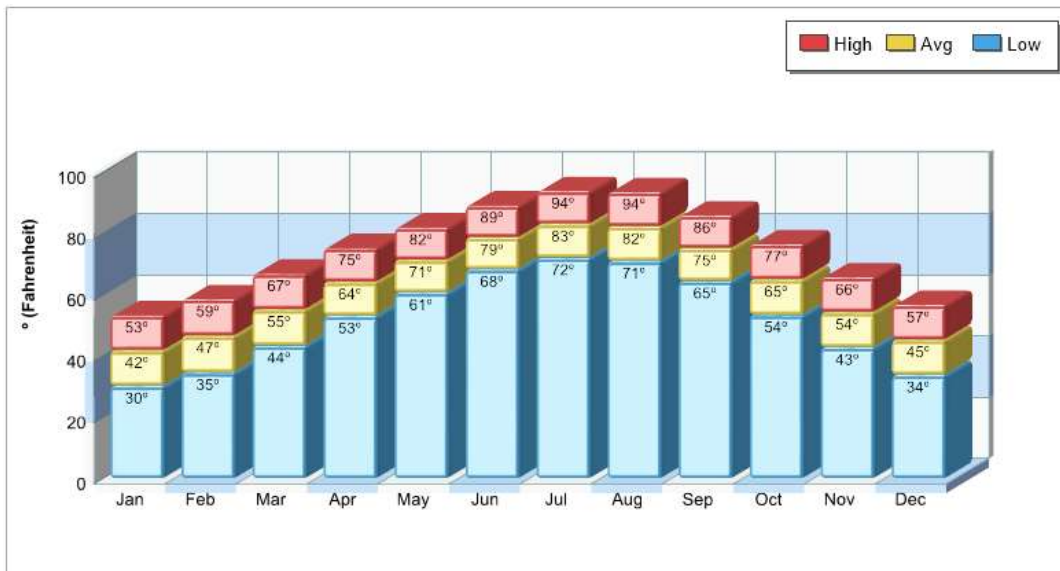

Temperature Measured at DENTON (elevation: 630ft.)

Prepared by RE/MAX real estate