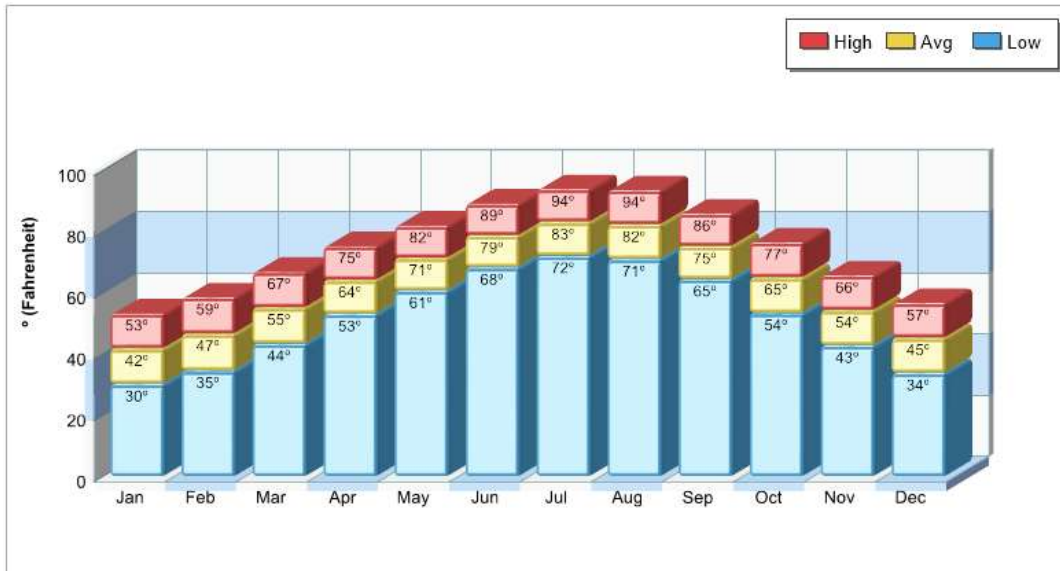

Temperature Measured at DENTON (elevation: 630ft.)

Prepared by RE/MAX real estate