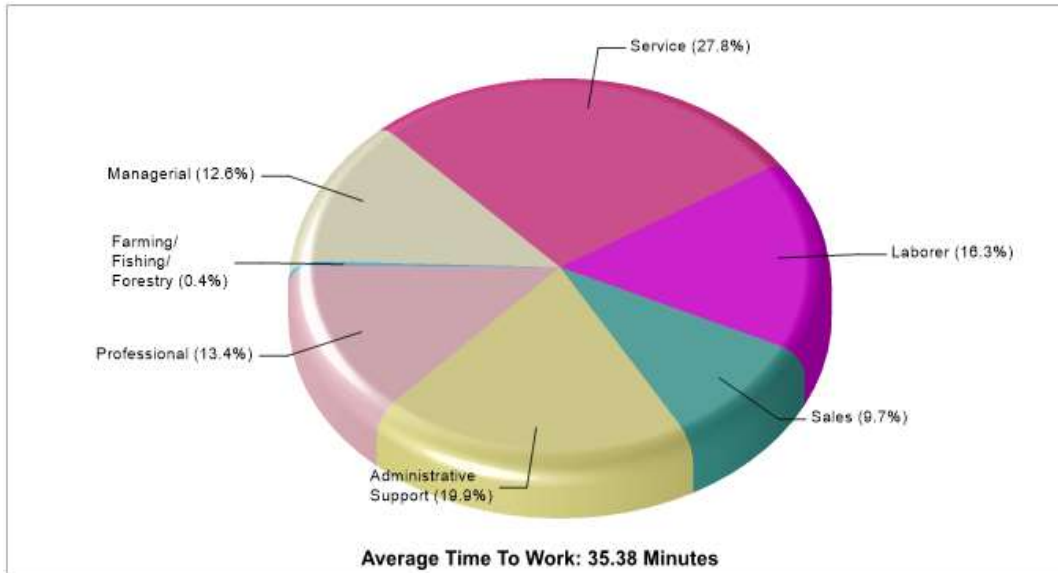

Location: Justin, TX Neighborhood Adult Education Level

Location: Justin, TX Neighborhood Household Characteristics

Prepared by RE/MAX real estate

Location: Justin, TX Neighborhood Employment

Prepared by RE/MAX real estate