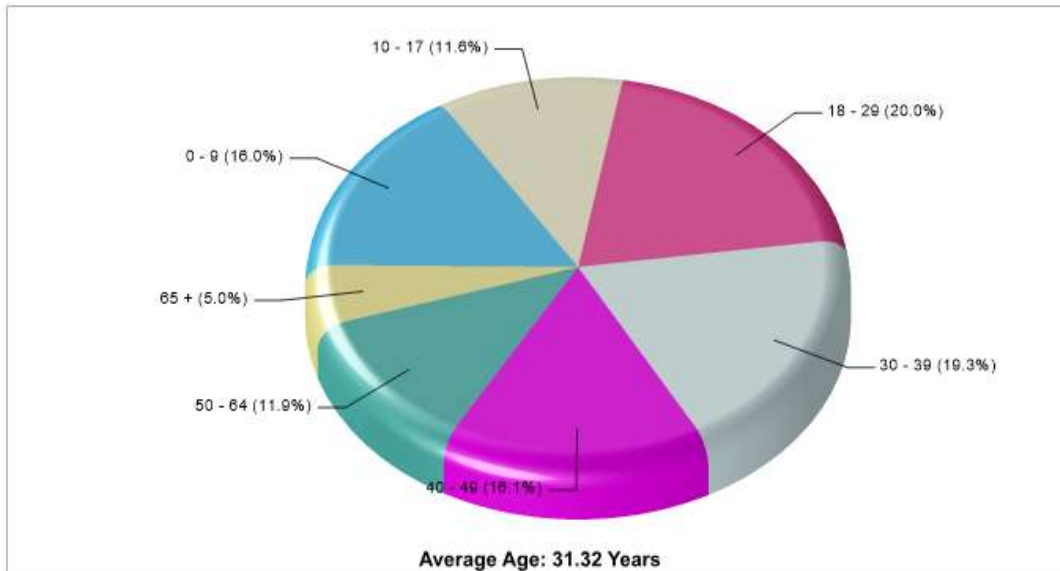

Location: Justin, TX County Age Breakdown

Prepared by RE/MAX real estate