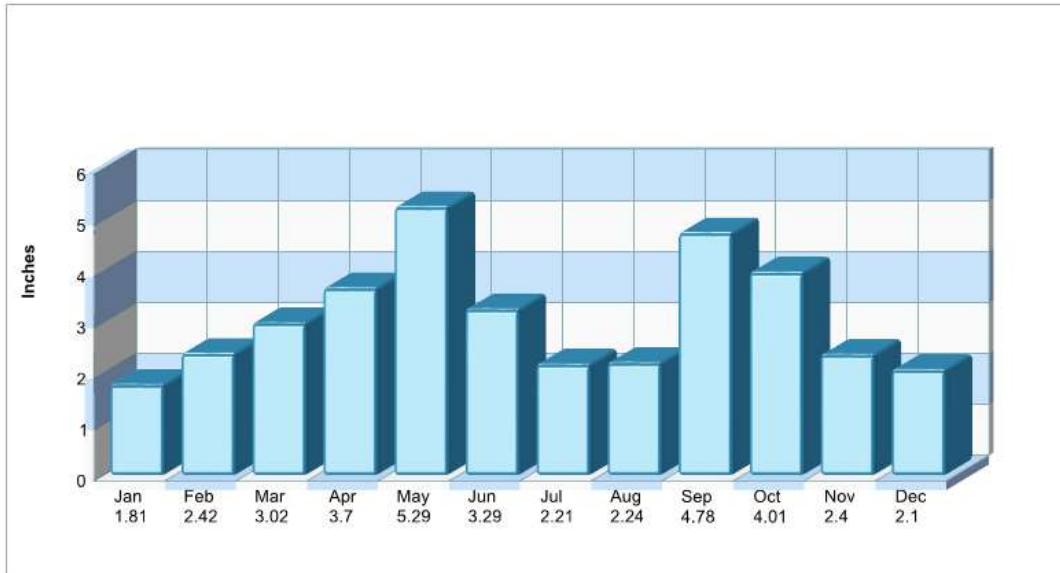

Average Precipitation Measured at DENTON (elevation: 630ft.)

Temperature Measured at DENTON (elevation: 630ft.)

Prepared by RE/MAX real estate

Houses of Worship

Justin

Prepared by RE/MAX real estate

Houses of Worship