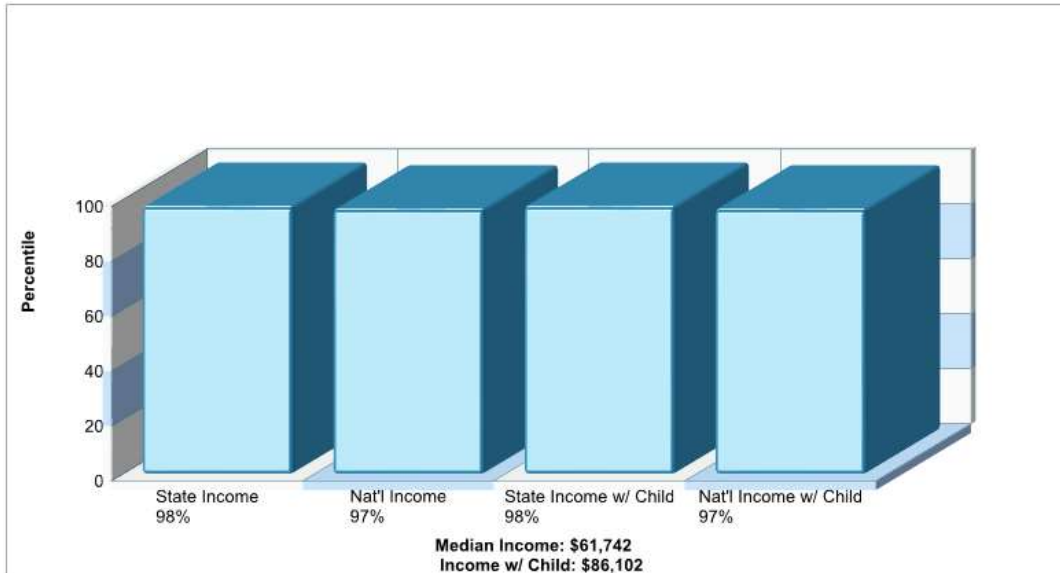

Location: Justin, TX County Income