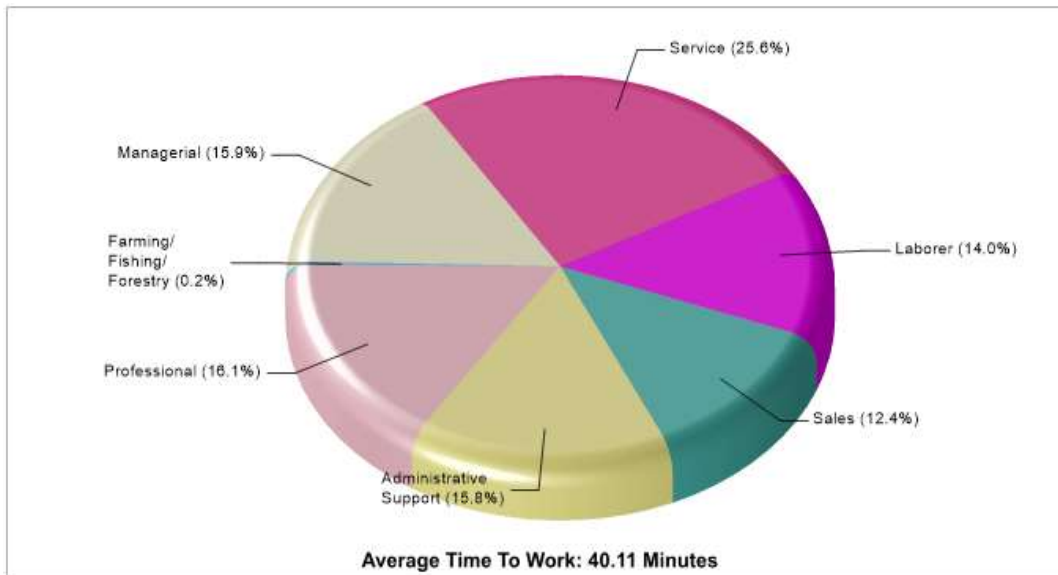

Location: Little Elm, TX Neighborhood Employment

Prepared by RE/MAX real estate