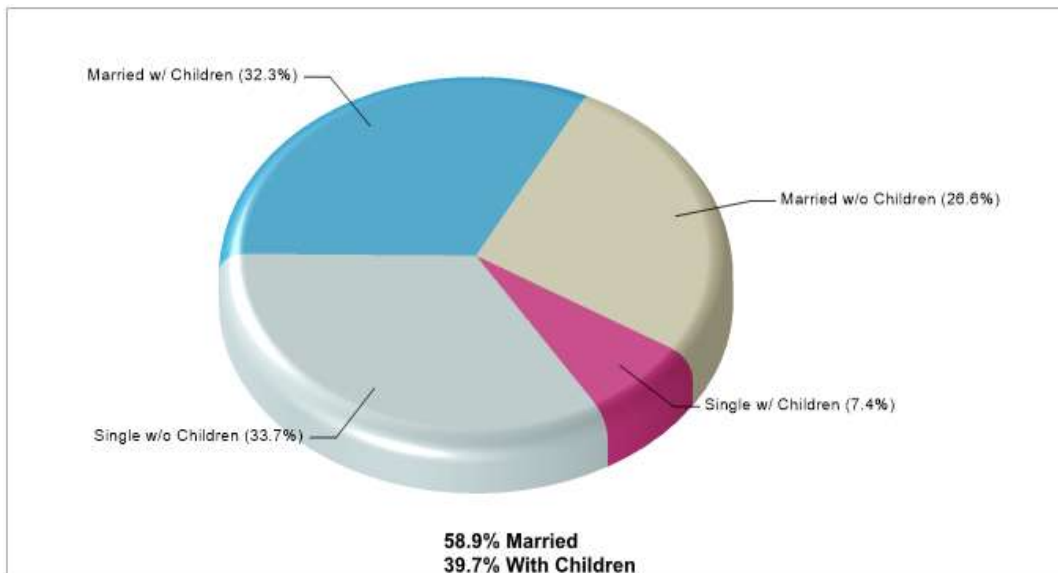

Location: Little Elm, TX County Household Characteristics

Prepared by RE/MAX real estate