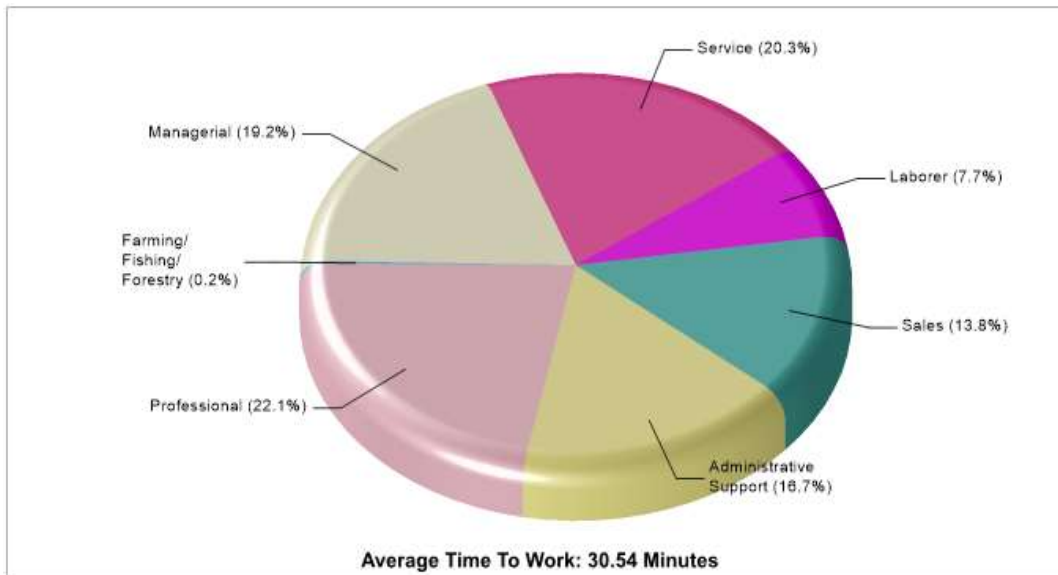

Location: Little Elm, TX County Employment

Prepared by RE/MAX real estate