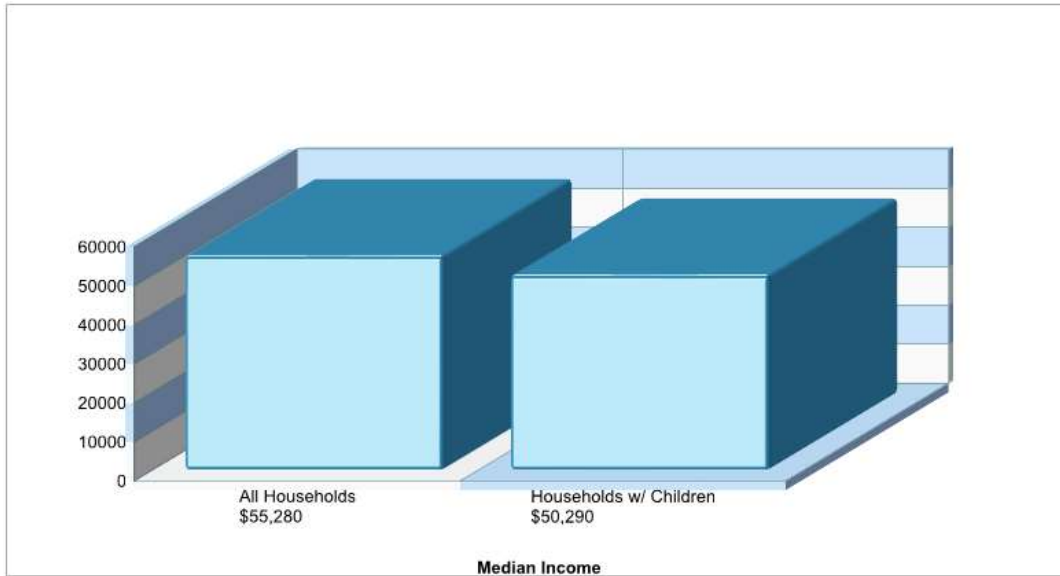

Location: Arlington, TX Household Income