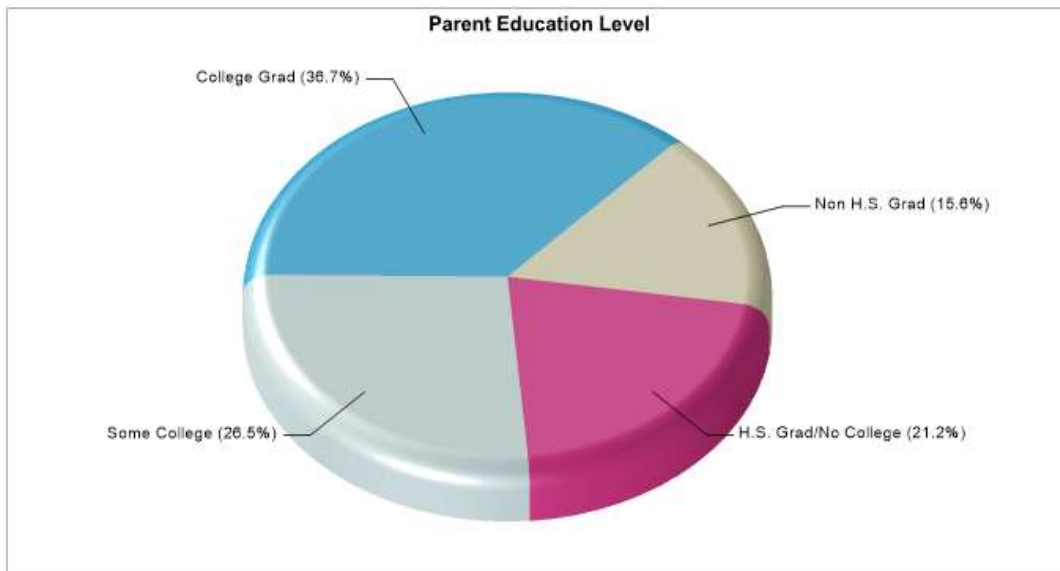

Location: Arlington, TX Parent Education Level