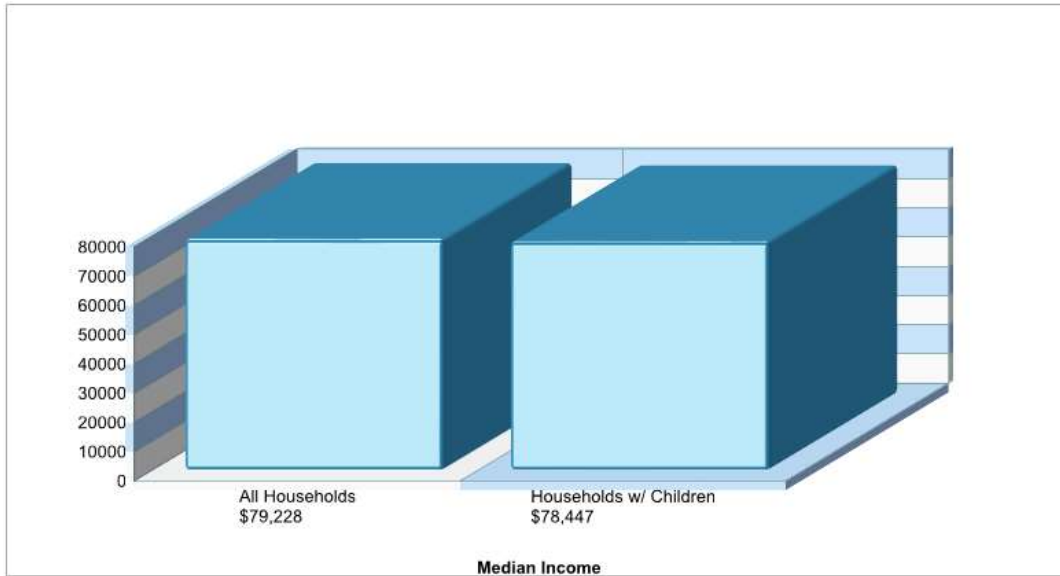

Location: Hebron, TX Household Income