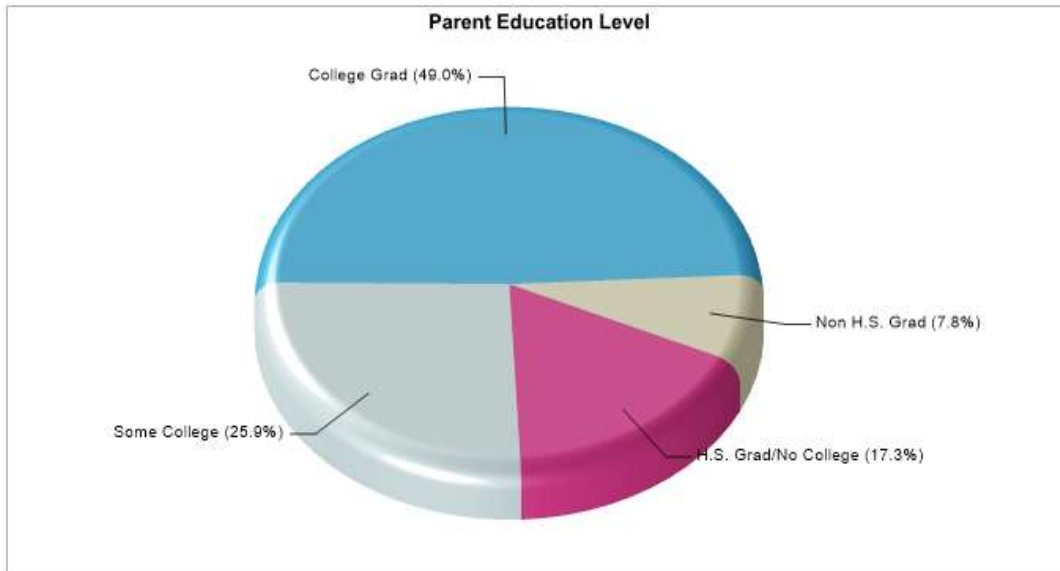

Location: Hebron, TX Parent Education Level

Prepared by RE/MAX real estate