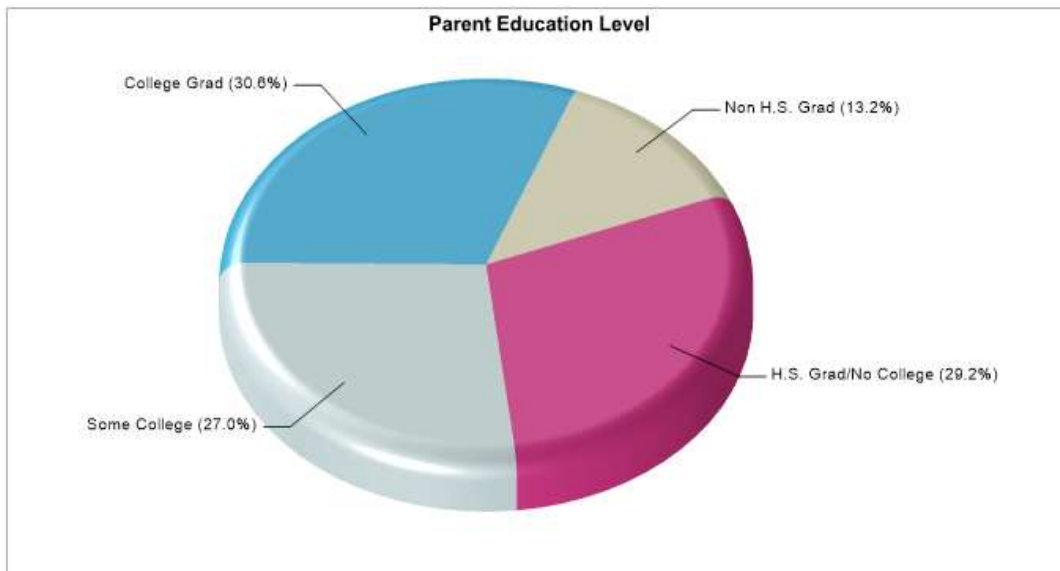

Location: Justin, TX Parent Education Level

Prepared by RE/MAX real estate