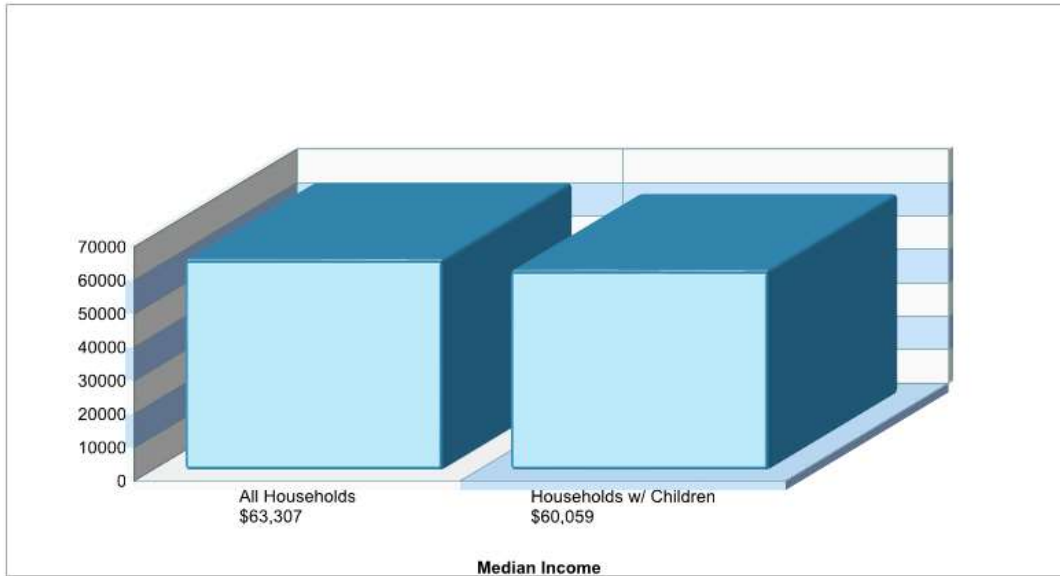

Location: Justin, TX Household Income