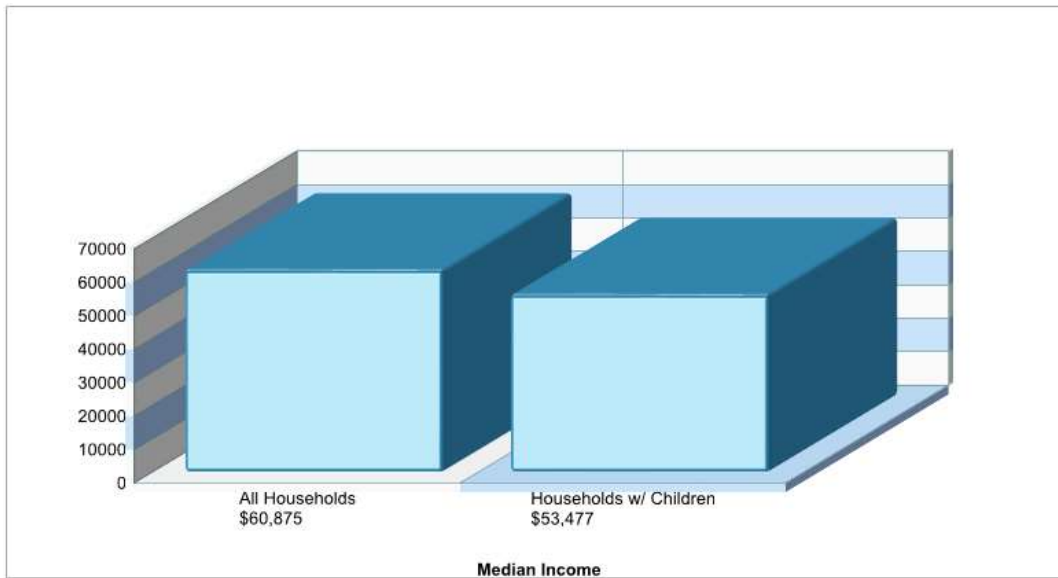

Location: Richardson, Texas Household Income