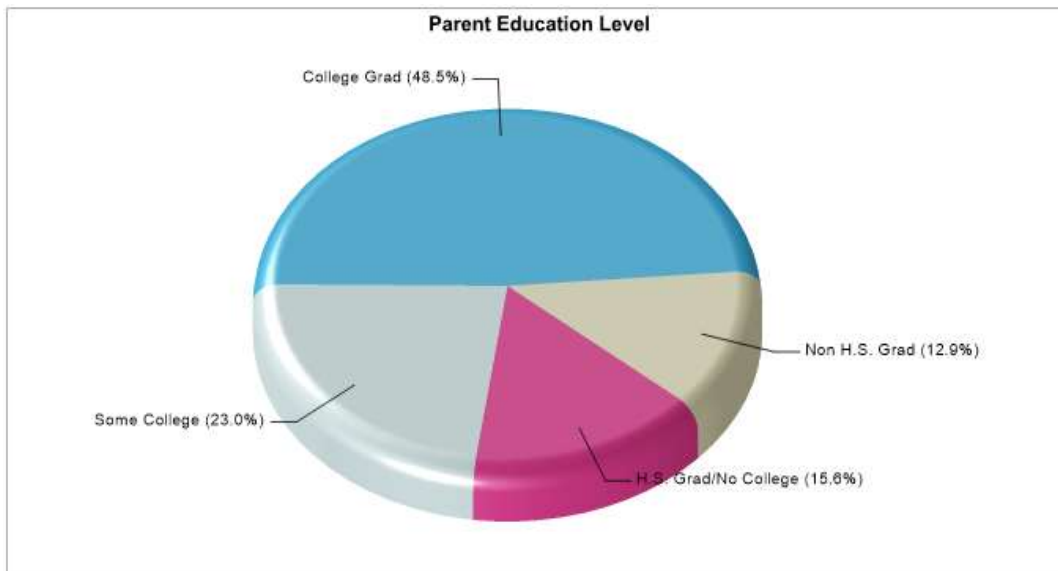

Location: Richardson, Texas Parent Education Level

Prepared by RE/MAX real estate