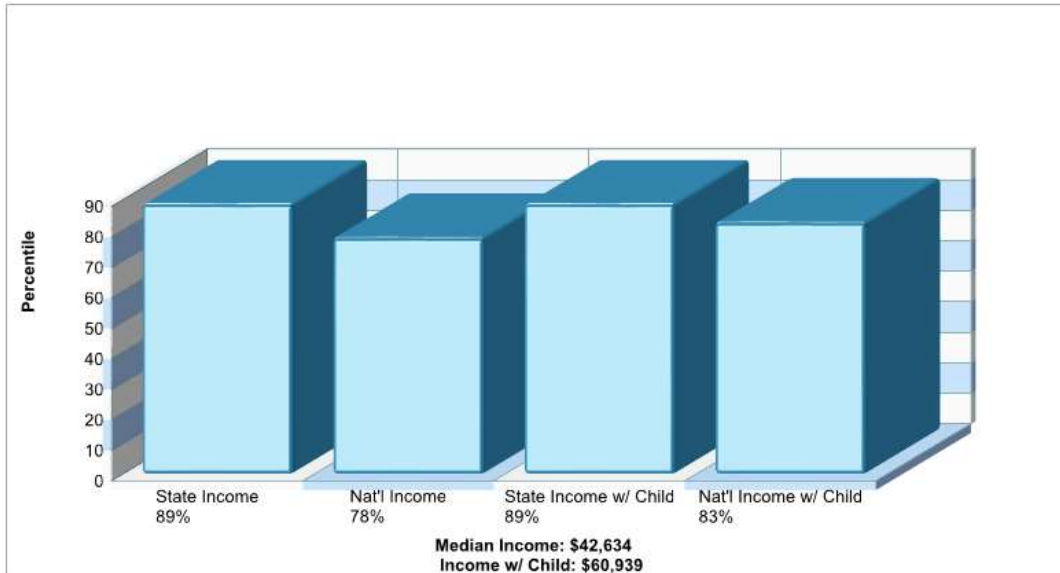

Location: Richardson, Texas County Income