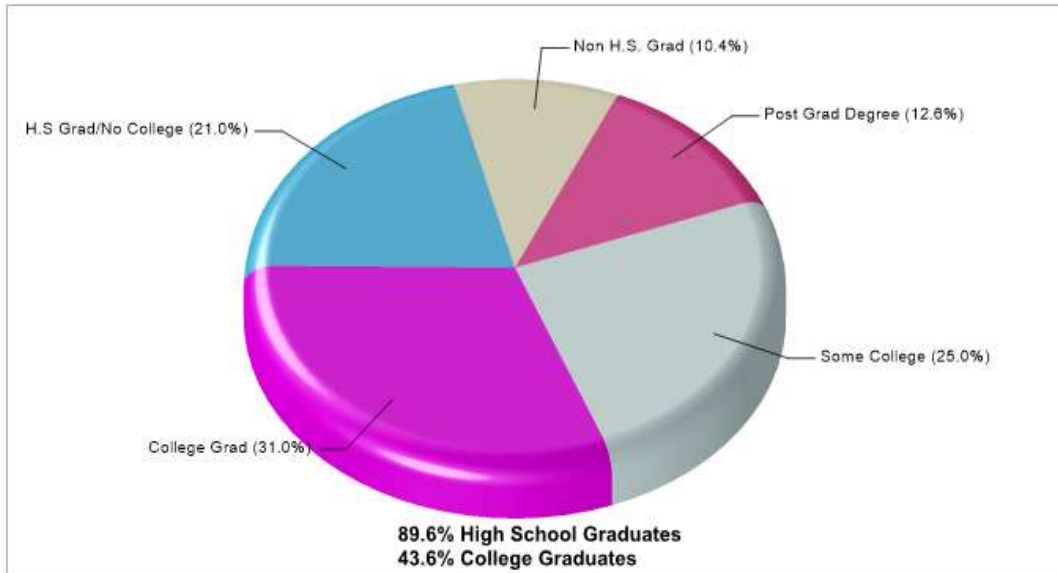

Location: Richardson, Texas County Adult Education Level