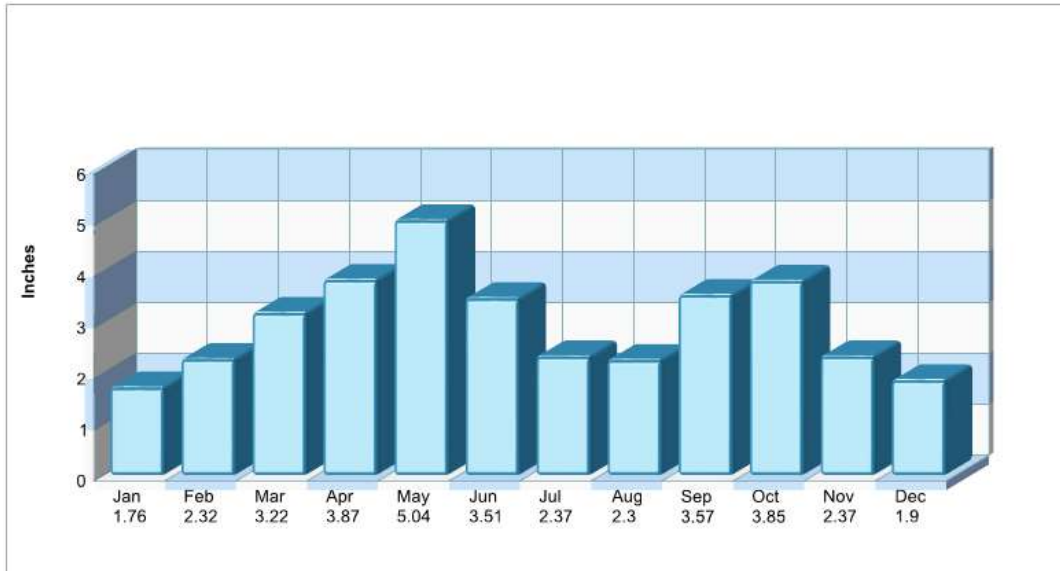

Average Precipitation Measured at DALLAS AIRPORT (elevation: 440ft.)