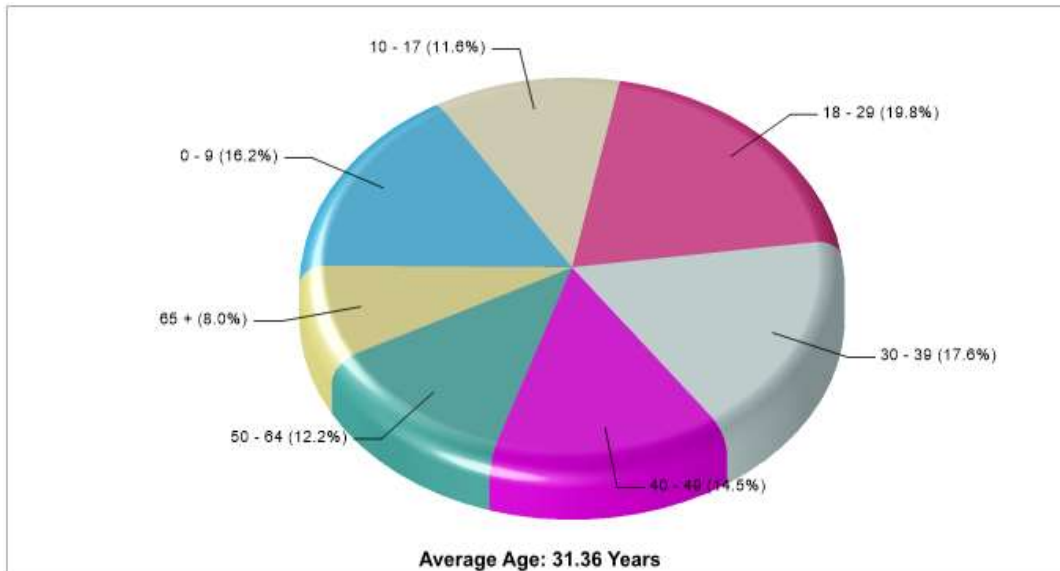

Location: Richardson, Texas County Age Breakdown

Prepared by RE/MAX real estate