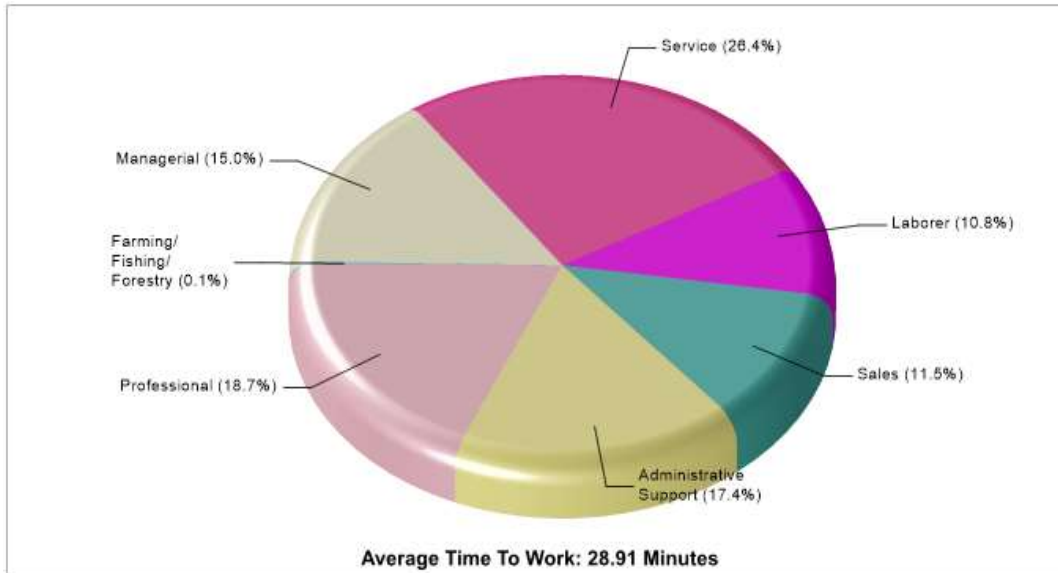

Location: Richardson, Texas County Employment

Prepared by RE/MAX real estate