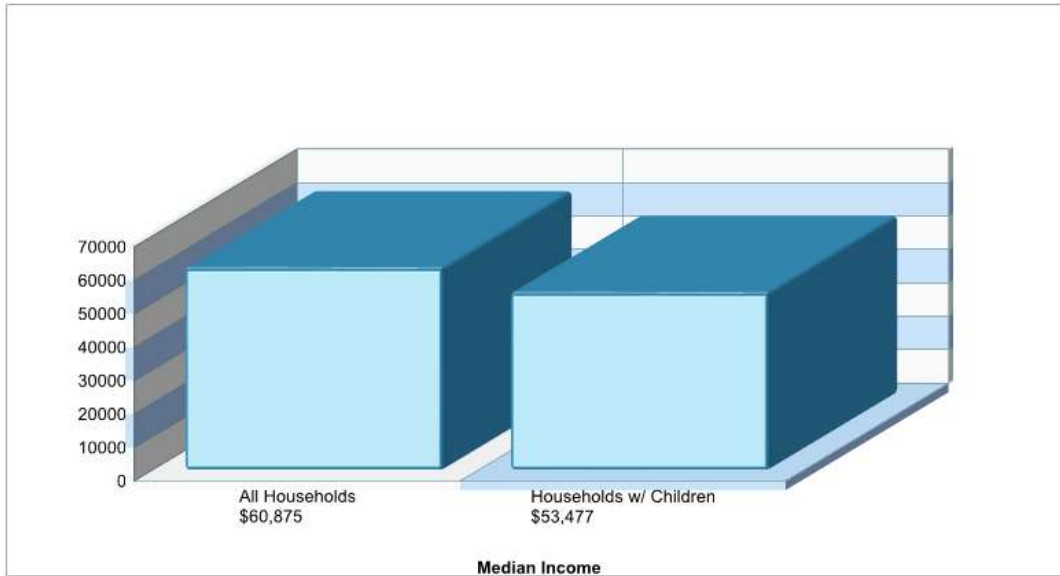

Location: Richardson, Texas Household Income