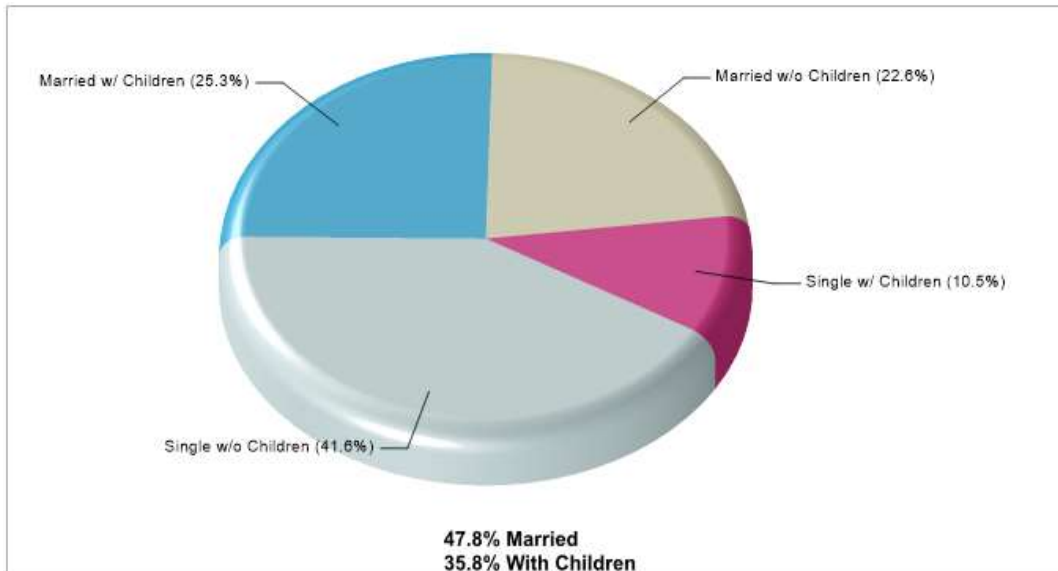

Location: Richardson, Texas County Household Characteristics

Prepared by RE/MAX real estate