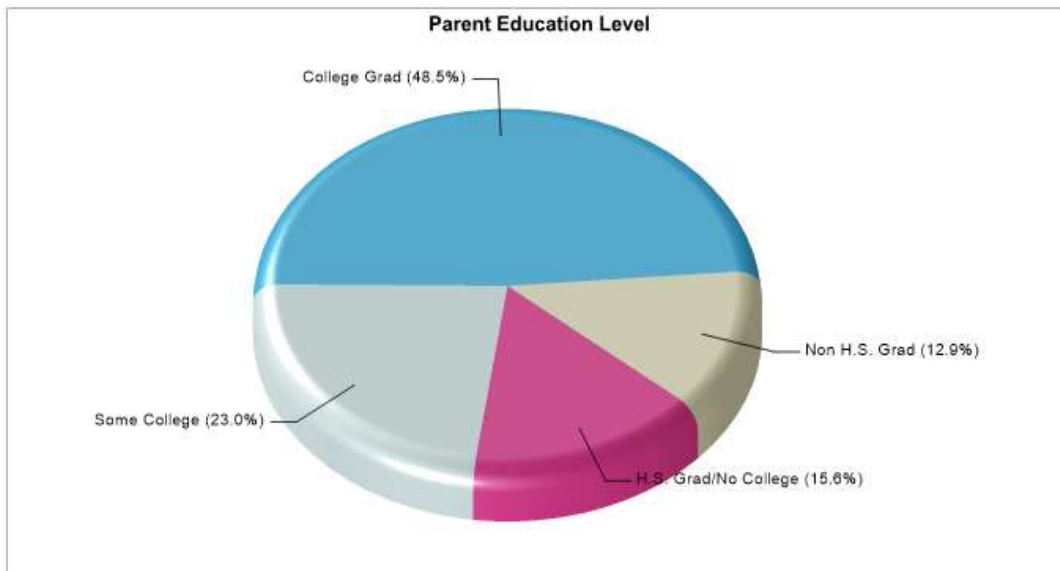

Location: Richardson, Texas Parent Education Level

Prepared by RE/MAX real estate