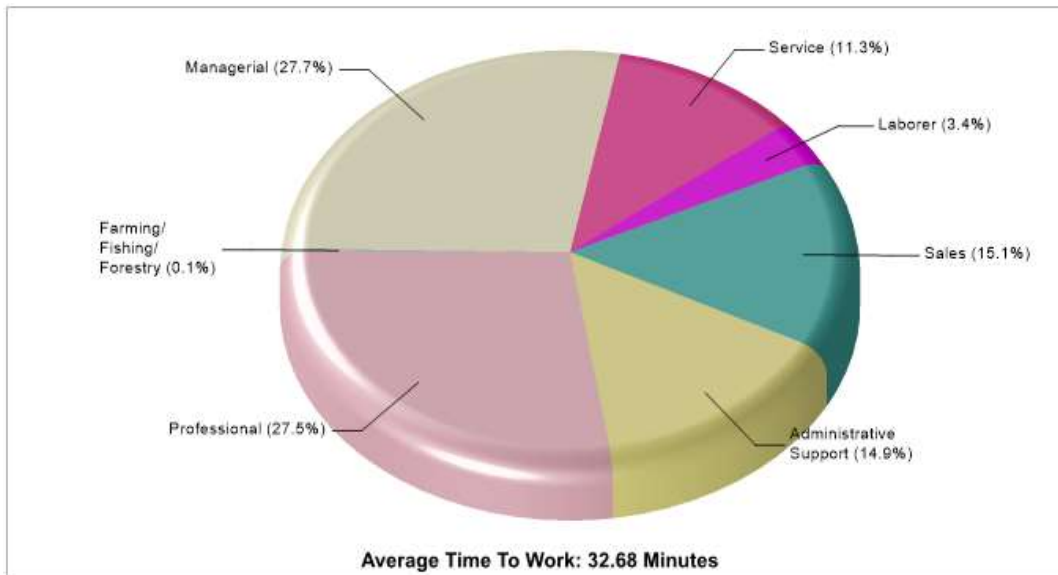

Location: Hebron, TX Neighborhood Employment

Prepared by RE/MAX real estate