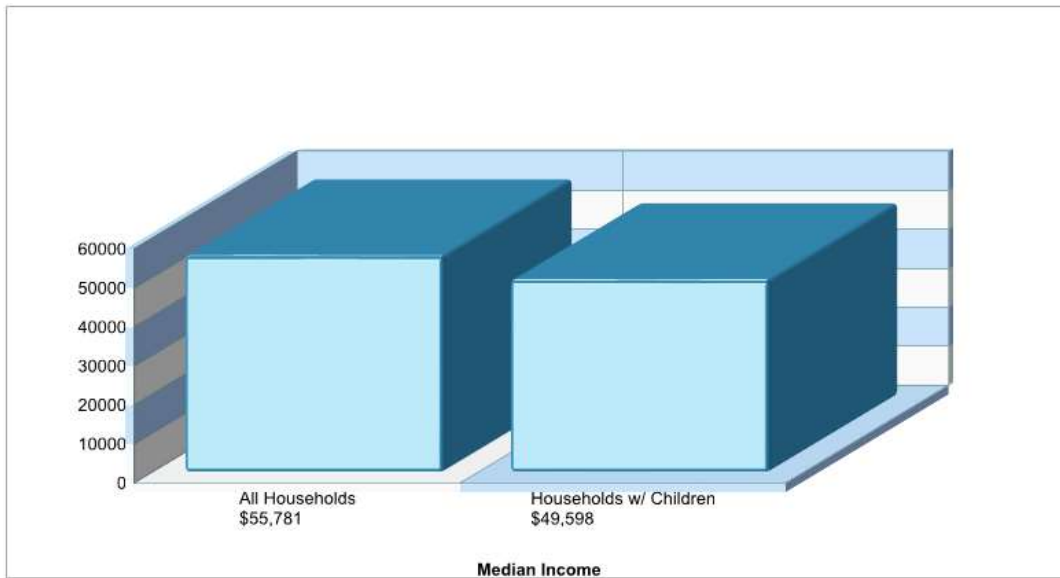

Location: Little Elm, TX Household Income