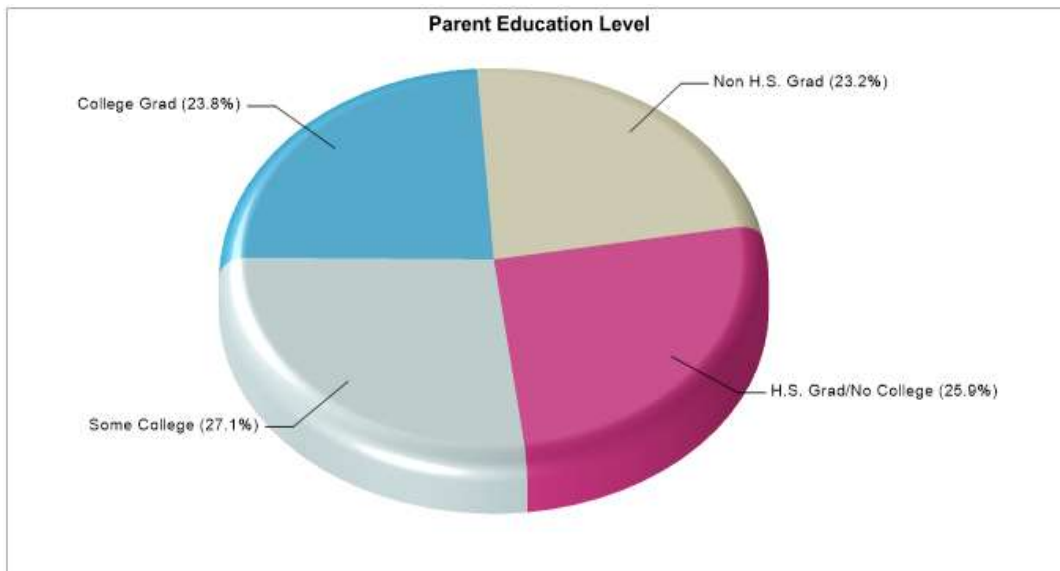

Location: Little Elm, TX Parent Education Level

Prepared by RE/MAX real estate